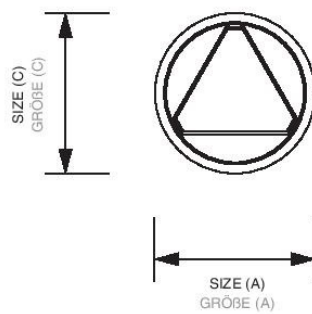

PRODUCT SHEET

Trys - Brochure Stand

LEAFLET & POSTER SYSTEMS > LITERATURE & LEAFLET STANDS