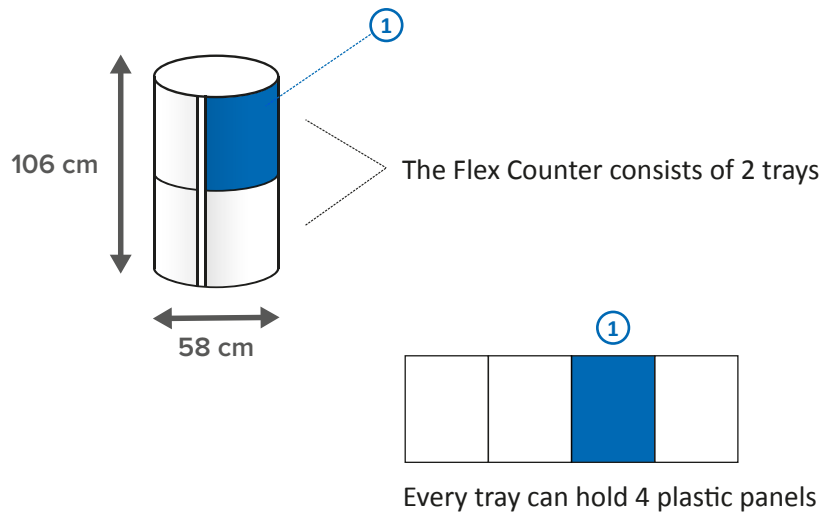

Flex Counter

Graphical specifications

Template for 1 panel ①

Actual size of graphic: 395 * 506 mm (W/H)

Flex Counter

Actual size of graphic: 395 * 506 mm (W/H)

395 mm

506 mm

16 mm

16 mm