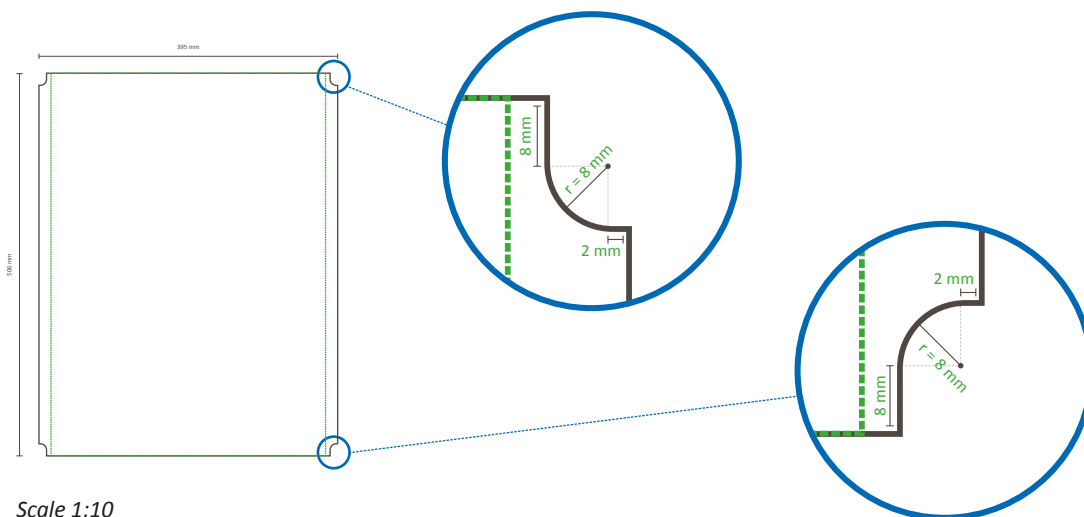

Flex Counter

Graphical specifications

Template for 1 panel ①

Actual size of graphic: 395 * 506 mm (W/H)

Flex Counter

Actual size of graphic: 395 * 506 mm (W/H)

395 mm

506 mm

16 mm

16 mm