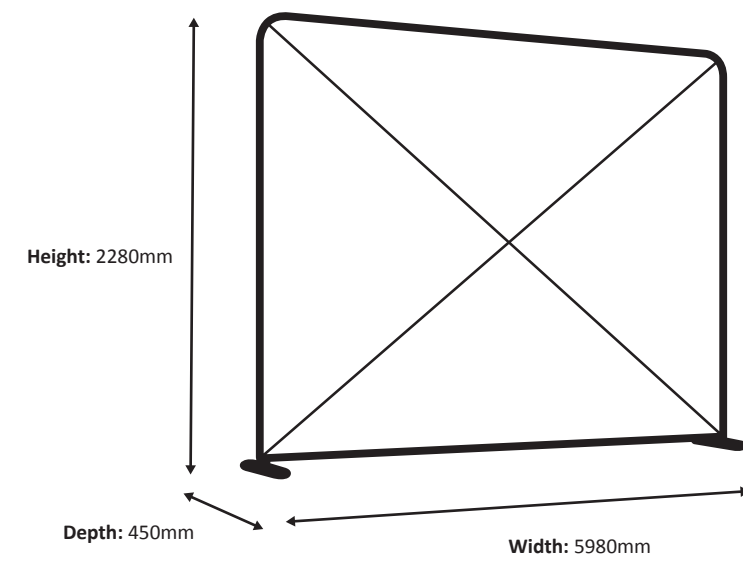

Actual size of graphic: 2980 * 2250 mm (W/H)

Zipper-Wall Straight 400 x 230cm Graphic (ZWS400-230G)

Specifications

Frame

Graphic

Actual size of graphic: 3980 * 2250 mm (W/H)

Zipper-Wall Straight 500 x 230cm Graphic (ZWS500-230G)

Specifications

Frame

Graphic

Actual size of graphic: 4980 * 2250 mm (W/H)

4980 mm

2250 mm

Zipper-Wall Straight 600 x 230cm Graphic (ZWS600-230G)

Specifications

Frame

Graphic

Actual size of graphic: 5980 * 2250 mm (W/H)

Zipper-Wall Straight 100 x 250cm Graphic (ZWS100-250G)

Specifications

Frame

Graphic

Actual size of graphic: 980 * 2450 mm (W/H)

Scale 1:10

Zipper-Wall Straight 150 x 250cm Graphic (ZWS150-250G)

Specifications

Frame

Graphic

Actual size of graphic: 1480 * 2450 mm (W/H)

Zipper-Wall Straight 200 x 250cm Graphic (ZWS200-250G)

Specifications