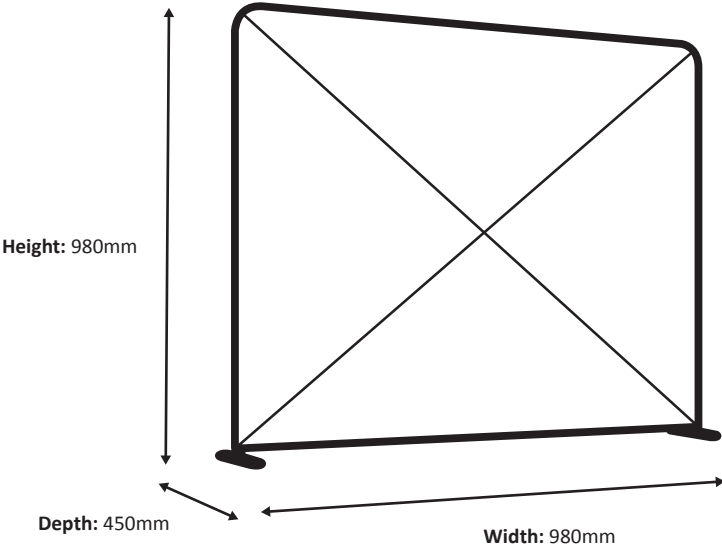

Dimensioning

- We always communicate in the sequence width first, then height (w x h).
- Files delivered in the correct ratio (w x h) will automatically be scaled to the requested format.
- Deviations in the ratio (w x h) up to 1.5% are automatically adjusted to the ordered size. If the deviation exceeds 1.5%, we will contact you.
- Image dimensions can deviate slightly due to stretch, shrinkage or the elastic properties of the material.

Zipper-Wall Straight

Graphical specifications

File set-up

The **blue line** is the outline of the document size.

Confection is done on the **orange line**. This is the final net size.

Important text and images should be placed within the **green line** because of the confection. The green and blue line are **7 cm** apart.

Zipper-Wall Straight 100 x 100cm Graphic (ZWS100-100G)

Specifications

Frame

Graphic

Actual size of graphic: 980 * 950 mm (W/H)

Scale 1:10

Zipper-Wall Straight 150x100cm Graphic (ZWS150-100G)

Specifications

Actual size of graphic: 2480 * 950 mm (W/H)

2480 mm

Scale 1:10

Zipper-Wall Straight 200 x 100cm Graphic (ZWS200-100G)

Specifications

Frame

Graphic

Actual size of graphic: 1980 * 950 mm (W/H)