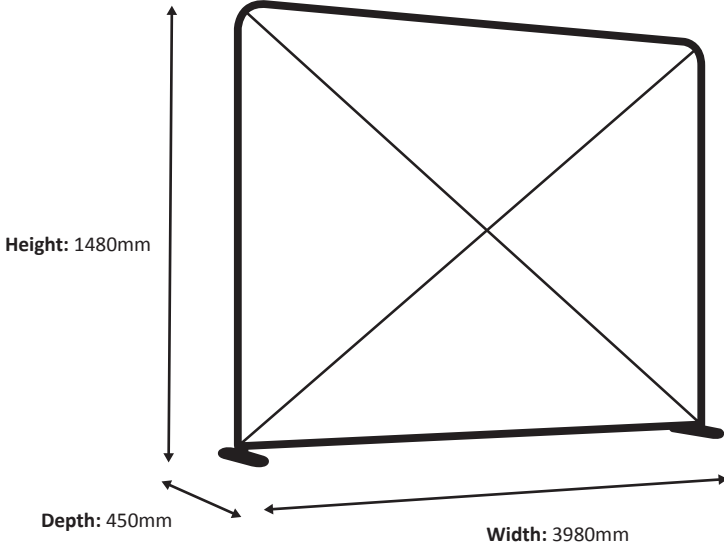

Specifications

Frame

Graphic

Actual size of graphic: 1480 * 1450 mm (W/H)

Scale 1:10

Zipper-Wall Straight 200 x 150cm Graphic (ZWS200-150G)

Specifications

Frame

Graphic

Actual size of graphic: 1980 * 1450 mm (W/H)

Zipper-Wall Straight 250 x 150cm Graphic (ZWS250-150G)

Specifications

Frame

Graphic

Actual size of graphic: 2480 * 1450 mm (W/H)

2480 mm

Zipper-Wall Straight 300 x 150cm Graphic (ZWS300-150G)

Specifications

Frame

Graphic

Actual size of graphic: 2980 * 1450 mm (W/H)

Scale 1:10

Zipper-Wall Straight 400 x 150cm Graphic (ZWS400-150G)

Specifications

Frame

Graphic

Actual size of graphic: 3980 * 1450 mm (W/H)

Zipper-Wall Straight 500 x 150cm Graphic (ZWS500-150G)

Specifications

Frame

Graphic

Actual size of graphic: 4980 * 1450 mm (W/H)