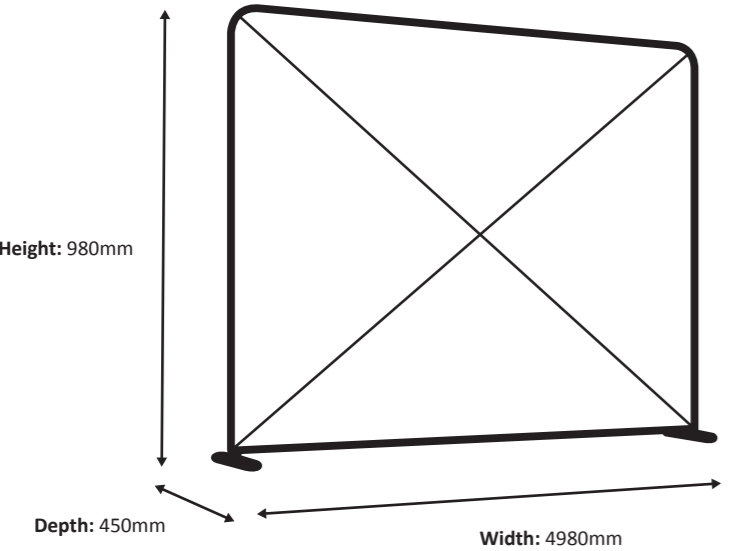

Actual size of graphic: 2480 * 950 mm (W/H)

2480 mm

Scale 1:10

Zipper-Wall Straight 200 x 100cm Graphic (ZWS200-100G)

Specifications

Frame

Graphic

Actual size of graphic: 1980 * 950 mm (W/H)

Scale 1:10

Zipper-Wall Straight 400 x 100cm Graphic (ZWS400-100G)

Specifications

Frame

Graphic

Actual size of graphic: 3980 * 950 mm (W/H)

Scale 1:10

Zipper-Wall Straight 300 x 100cm Graphic (ZWS300-100G)

Specifications

Frame

Graphic

Actual size of graphic: 2980 * 950 mm (W/H)

Scale 1:10

Zipper-Wall Straight 500 x 100cm Graphic (ZWS500-100G)

Specifications

Frame

Graphic

Actual size of graphic: 4980 * 950 mm (W/H)

Scale 1:10

Zipper-Wall Straight 600 x 100cm Graphic (ZWS600-100G)

Graphical specifications

Frame

Graphic

Actual size of graphic: 5980 * 950 mm (W/H)