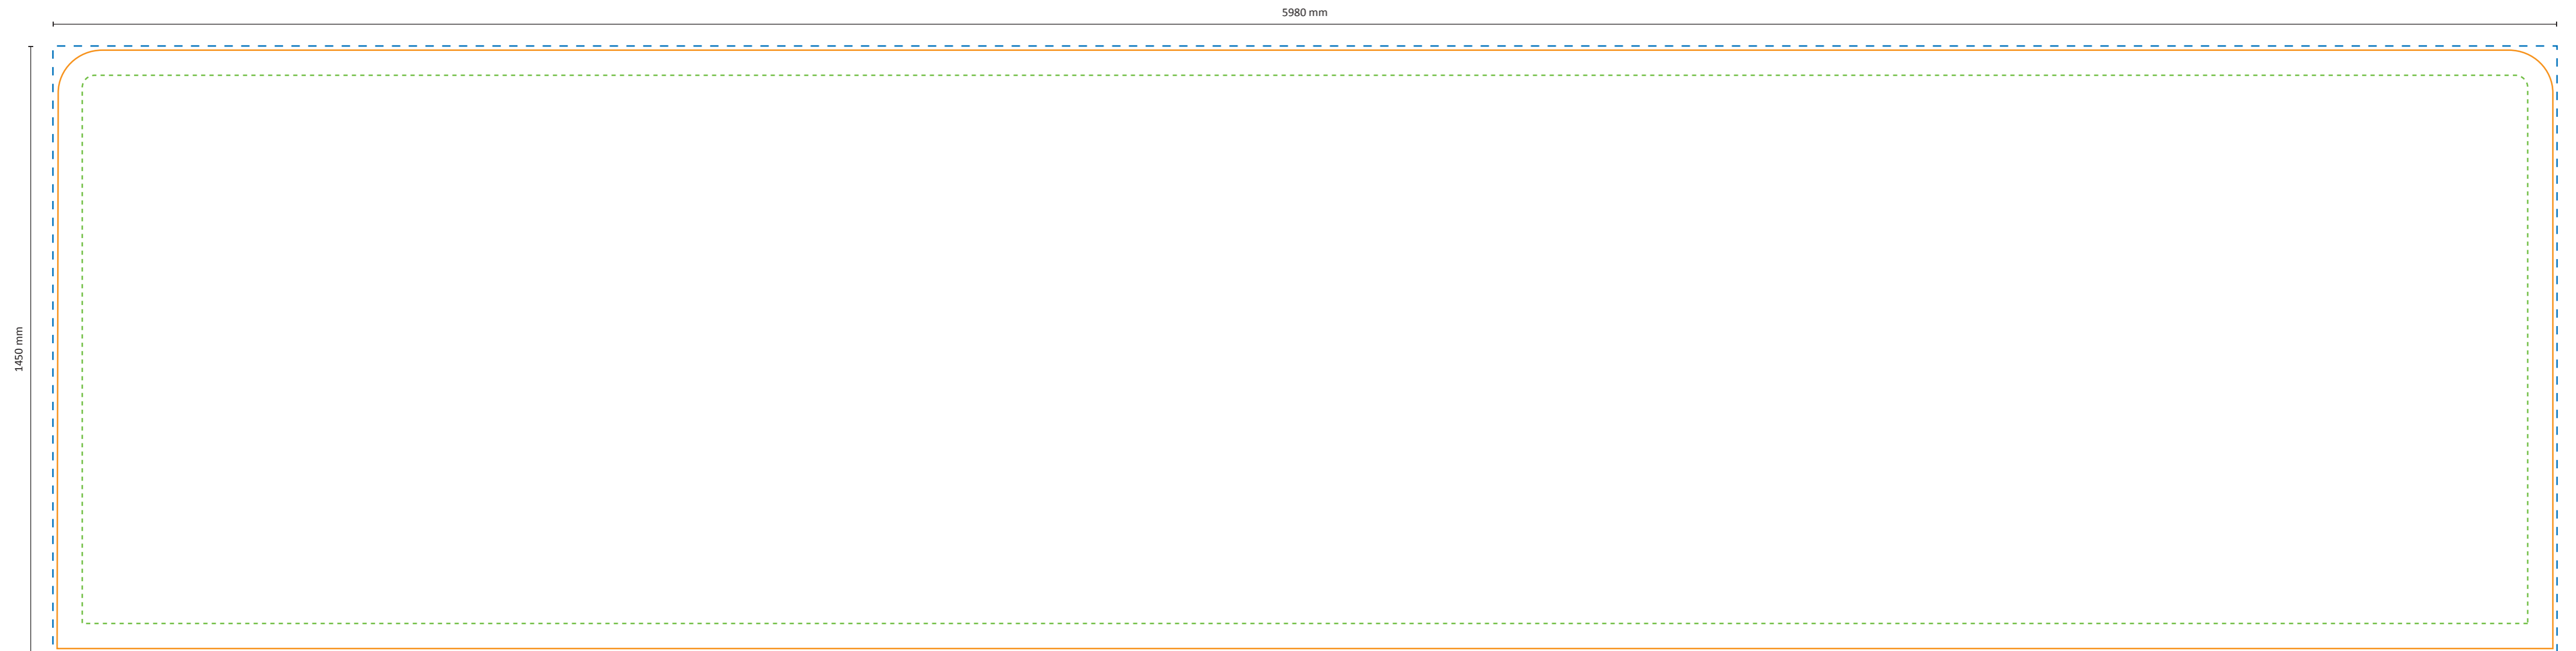

Zipper-Wall Straight

Graphical specifications

File set-up

The **blue line** is the outline of the document size.

Confection is done on the **orange line**. This is the final net size.

Important text and images should be placed within the **green line** because of the confection. The green and blue line are **7 cm** apart.

Frame

Graphic

Actual size of graphic: 3980 * 1450 mm (W/H)

Zipper-Wall Straight 500 x 150cm Graphic (ZWS500-150G)

Specifications

Frame

Graphic

Actual size of graphic: 4980 * 1450 mm (W/H)

Zipper-Wall Straight 600 x 150cm Graphic (ZWS600-150G)

Specifications

Frame

Graphic

Actual size of graphic: 5980 * 1450 mm (W/H)

Scale 1:10

Zipper-Wall Straight 100 x 230cm Graphic (ZWS100-230G)

Specifications

Actual size of graphic: 1480 * 2250 mm (W/H)

Zipper-Wall Straight 200 x 230cm Graphic (ZWS200-230G)

Specifications

Frame

Graphic

Actual size of graphic: 1980 * 2250 mm (W/H)

Zipper-Wall Straight 250 x 230cm Graphic (ZWS250-230G)