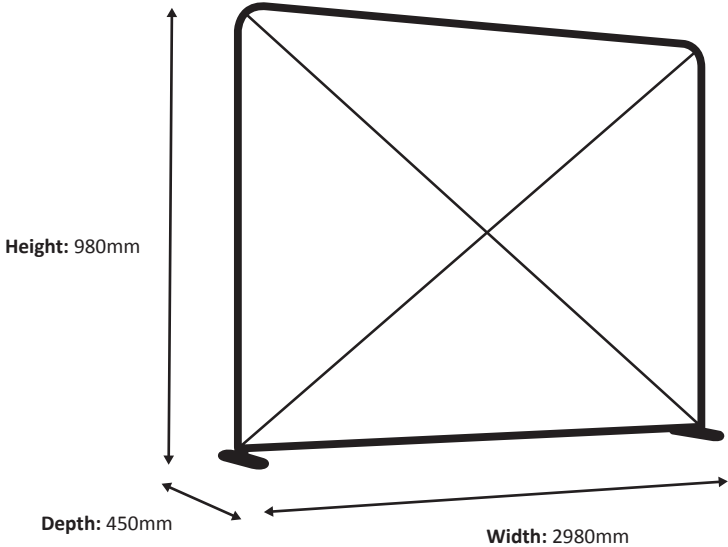

Actual size of graphic: 2480 * 950 mm (W/H)

2480 mm

Scale 1:10

Zipper-Wall Straight 200 x 100cm Graphic (ZWS200-100G)

Specifications

Frame

Graphic

Actual size of graphic: 1980 * 950 mm (W/H)

Scale 1:10

Zipper-Wall Straight 400 x 100cm Graphic (ZWS400-100G)

Specifications

Frame

Graphic

Actual size of graphic: 3980 * 950 mm (W/H)

Scale 1:10

Zipper-Wall Straight 300 x 100cm Graphic (ZWS300-100G)

Specifications

Frame

Graphic

Actual size of graphic: 2980 * 950 mm (W/H)

Scale 1:10

Zipper-Wall Straight 500 x 100cm Graphic (ZWS500-100G)

Specifications

Frame

Graphic

Actual size of graphic: 4980 * 950 mm (W/H)

Scale 1:10

Zipper-Wall Straight 600 x 100cm Graphic (ZWS600-100G)

Graphical specifications

Frame

Graphic

Actual size of graphic: 5980 * 950 mm (W/H)