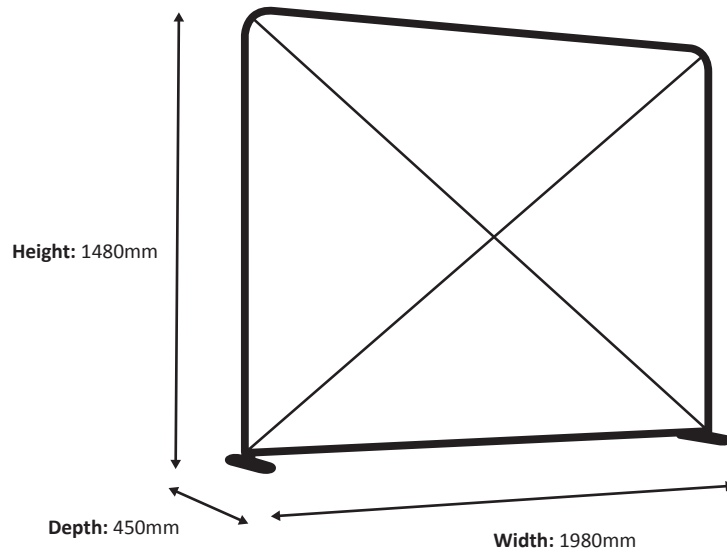

Graphic

Actual size of graphic: 4980 * 950 mm (W/H)

Scale 1:10

Zipper-Wall Straight 600 x 100cm Graphic (ZWS600-100G)

Graphical specifications

Frame

Graphic

Actual size of graphic: 5980 * 950 mm (W/H)

Scale 1:10

Zipper-Wall Straight 100 x 150cm Graphic (ZWS100-150G)

Specifications

Frame

Graphic

Actual size of graphic: 980 * 1450 mm (W/H)

Scale 1:10

Zipper-Wall Straight 150 x 150cm Graphic (ZWS150-150G)

Specifications

Frame

Graphic

Actual size of graphic: 1480 * 1450 mm (W/H)

Scale 1:10

Zipper-Wall Straight 200 x 150cm Graphic (ZWS200-150G)

Specifications

Frame

Graphic

Actual size of graphic: 1980 * 1450 mm (W/H)

Zipper-Wall Straight 250 x 150cm Graphic (ZWS250-150G)

Specifications

Frame

Graphic

Actual size of graphic: 2480 * 1450 mm (W/H)

2480 mm