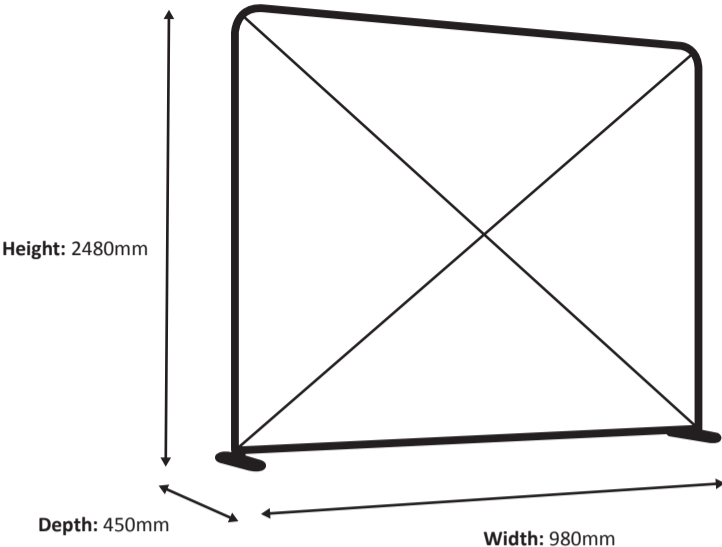

Actual size of graphic: 2980 * 2250 mm (W/H)

Zipper-Wall Straight 400 x 230cm Graphic (ZWS400-230G)

Specifications

Frame

Graphic

Actual size of graphic: 3980 * 2250 mm (W/H)

Zipper-Wall Straight 500 x 230cm Graphic (ZWS500-230G)

Specifications

Frame

Graphic

Actual size of graphic: 4980 * 2250 mm (W/H)

4980 mm

2250 mm

Zipper-Wall Straight 600 x 230cm Graphic (ZWS600-230G)

Specifications

Frame

Graphic

Actual size of graphic: 5980 * 2250 mm (W/H)

Zipper-Wall Straight 100 x 250cm Graphic (ZWS100-250G)

Specifications

Frame

Graphic

Actual size of graphic: 980 * 2450 mm (W/H)

Scale 1:10

Zipper-Wall Straight 150 x 250cm Graphic (ZWS150-250G)

Specifications

Frame

Graphic

Actual size of graphic: 1480 * 2450 mm (W/H)

Zipper-Wall Straight 200 x 250cm Graphic (ZWS200-250G)

Specifications