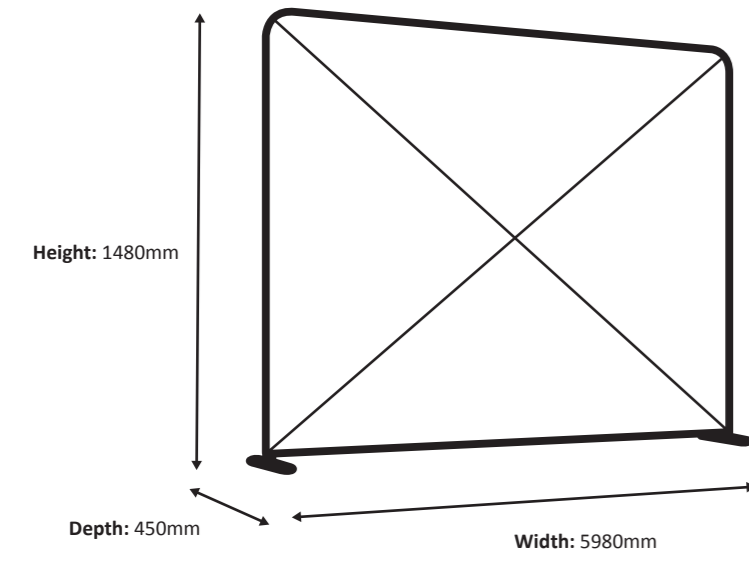

Graphic

Actual size of graphic: 1980 * 1450 mm (W/H)

Zipper-Wall Straight 250 x 150cm Graphic (ZWS250-150G)

Specifications

Frame

Graphic

Actual size of graphic: 2480 * 1450 mm (W/H)

2480 mm

Zipper-Wall Straight 300 x 150cm Graphic (ZWS300-150G)

Specifications

Frame

Graphic

Actual size of graphic: 2980 * 1450 mm (W/H)

Scale 1:10

Zipper-Wall Straight 400 x 150cm Graphic (ZWS400-150G)

Specifications

Frame

Graphic

Actual size of graphic: 3980 * 1450 mm (W/H)

Zipper-Wall Straight 500 x 150cm Graphic (ZWS500-150G)

Specifications

Frame

Graphic

Actual size of graphic: 4980 * 1450 mm (W/H)

Zipper-Wall Straight 600 x 150cm Graphic (ZWS600-150G)

Specifications

Frame

Graphic

Actual size of graphic: 5980 * 1450 mm (W/H)

Scale 1:10

Zipper-Wall Straight 100 x 230cm Graphic (ZWS100-230G)

Specifications