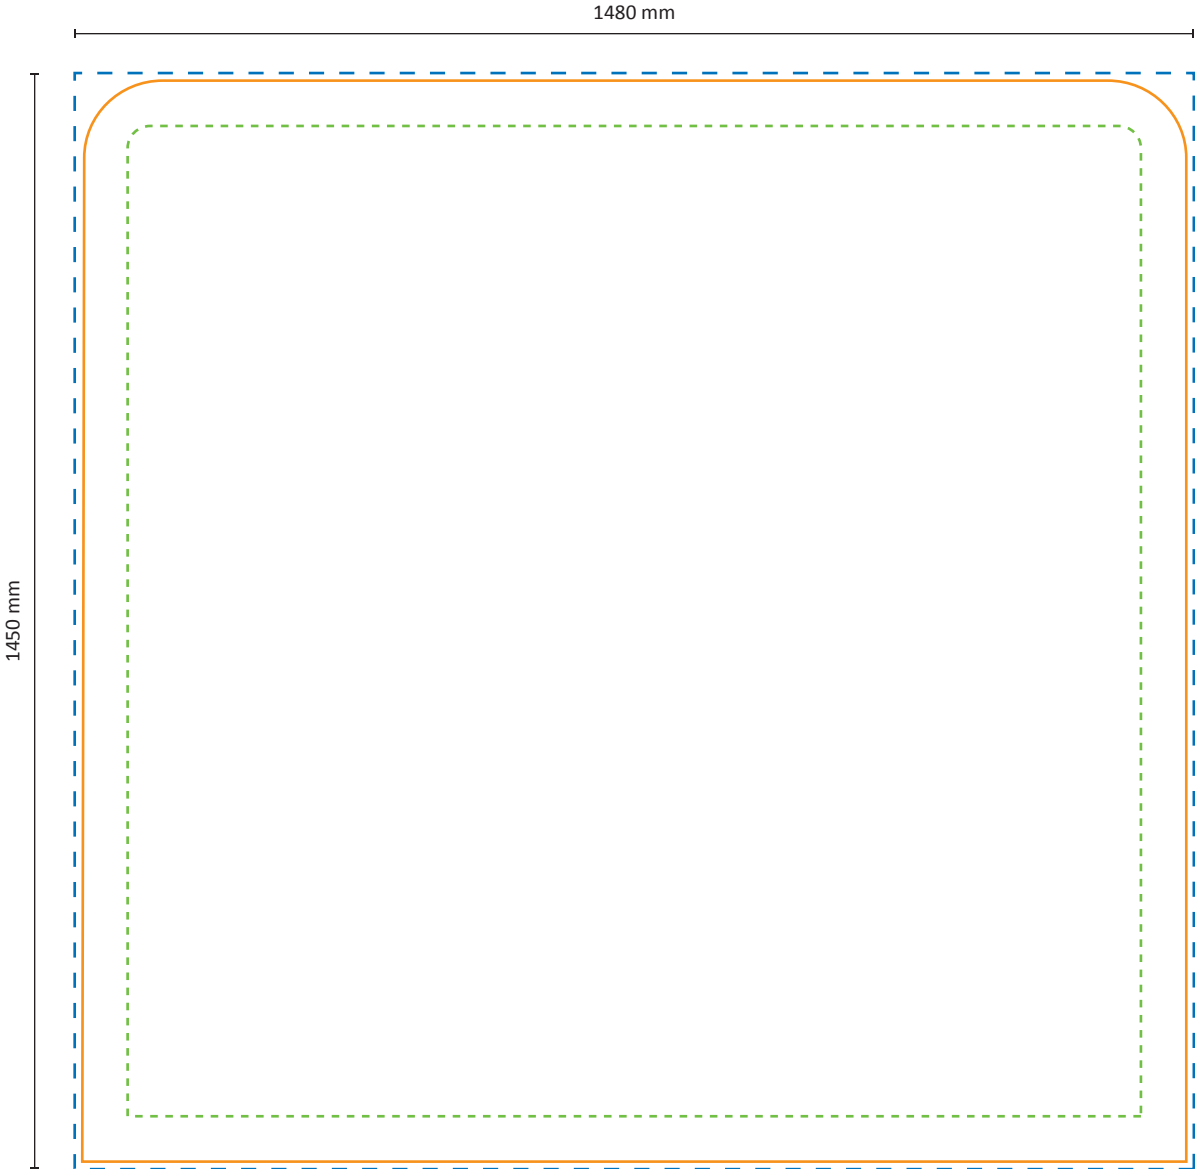

Actual size of graphic: 2480 * 950 mm (W/H)

2480 mm

Scale 1:10

Zipper-Wall Straight 200 x 100cm Graphic (ZWS200-100G)

Specifications

Frame

Graphic

Actual size of graphic: 1980 * 950 mm (W/H)

Graphic

Actual size of graphic: 4980 * 950 mm (W/H)

Scale 1:10

Zipper-Wall Straight 600 x 100cm Graphic (ZWS600-100G)

Graphical specifications

Frame

Graphic

Actual size of graphic: 5980 * 950 mm (W/H)

Scale 1:10

Zipper-Wall Straight 100 x 150cm Graphic (ZWS100-150G)

Specifications

Frame

Graphic

Actual size of graphic: 980 * 1450 mm (W/H)

Scale 1:10

Zipper-Wall Straight 150 x 150cm Graphic (ZWS150-150G)

Specifications

Frame

Graphic

Actual size of graphic: 1480 * 1450 mm (W/H)

Scale 1:10

Zipper-Wall Straight 200 x 150cm Graphic (ZWS200-150G)

Specifications

Frame