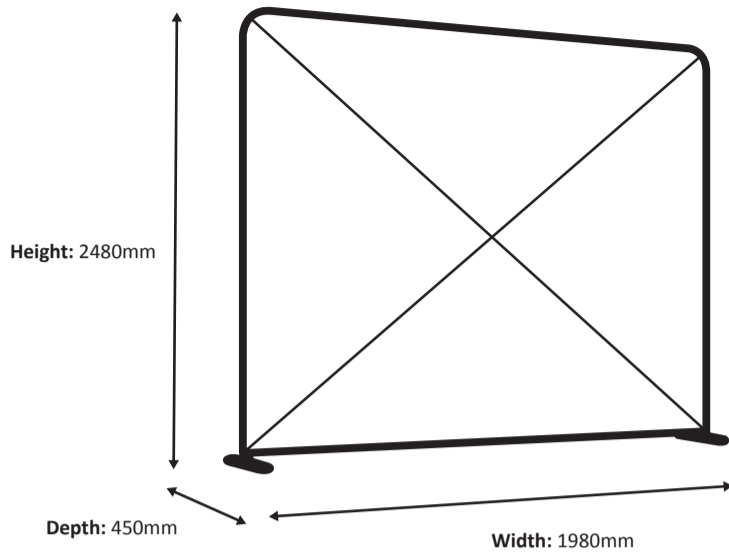

Frame

Graphic

Actual size of graphic: 5980 * 2250 mm (W/H)

Zipper-Wall Straight 100 x 250cm Graphic (ZWS100-250G)

Specifications

Frame

Graphic

Actual size of graphic: 980 * 2450 mm (W/H)

Scale 1:10

Zipper-Wall Straight 150 x 250cm Graphic (ZWS150-250G)

Specifications

Frame

Graphic

Actual size of graphic: 1480 * 2450 mm (W/H)

Zipper-Wall Straight 200 x 250cm Graphic (ZWS200-250G)

Specifications

Frame

Graphic

Actual size of graphic: 1980 * 2450 mm (W/H)

Zipper-Wall Straight 100 x 300cm Graphic (ZWS100-300G)

Specifications

Frame

Graphic

Actual size of graphic: 980 * 2950 mm (W/H)

Zipper-Wall Straight 150 x 300cm Graphic (ZWS150-300G)

Specifications

Frame

Graphic

Actual size of graphic: 1480 * 2950 mm (W/H)

Zipper-Wall Straight 200 x 300cm Graphic (ZWS200-300G)

Specifications

Frame