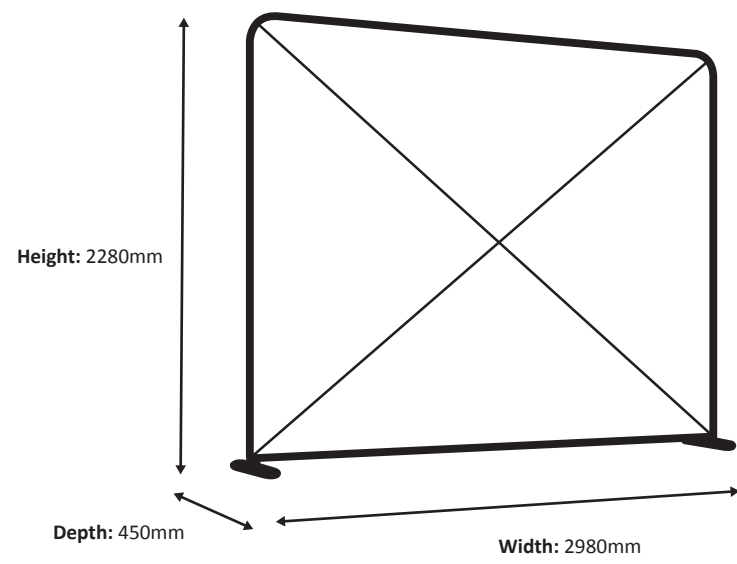

Actual size of graphic: 1480 * 2250 mm (W/H)

Zipper-Wall Straight 200 x 230cm Graphic (ZWS200-230G)

Specifications

Frame

Graphic

Actual size of graphic: 1980 * 2250 mm (W/H)

Zipper-Wall Straight 250 x 230cm Graphic (ZWS250-230G)

Specifications

Frame

Graphic

Actual size of graphic: 2480 * 2250 mm (W/H)

Zipper-Wall Straight 300 x 230cm Graphic (ZWS300-230G)

Specifications

Frame

Graphic

Actual size of graphic: 2980 * 2250 mm (W/H)

Zipper-Wall Straight 400 x 230cm Graphic (ZWS400-230G)

Specifications

Frame

Graphic

Actual size of graphic: 3980 * 2250 mm (W/H)

Zipper-Wall Straight 500 x 230cm Graphic (ZWS500-230G)

Specifications

Frame

Graphic

Actual size of graphic: 4980 * 2250 mm (W/H)

4980 mm

2250 mm

Zipper-Wall Straight 600 x 230cm Graphic (ZWS600-230G)

Specifications