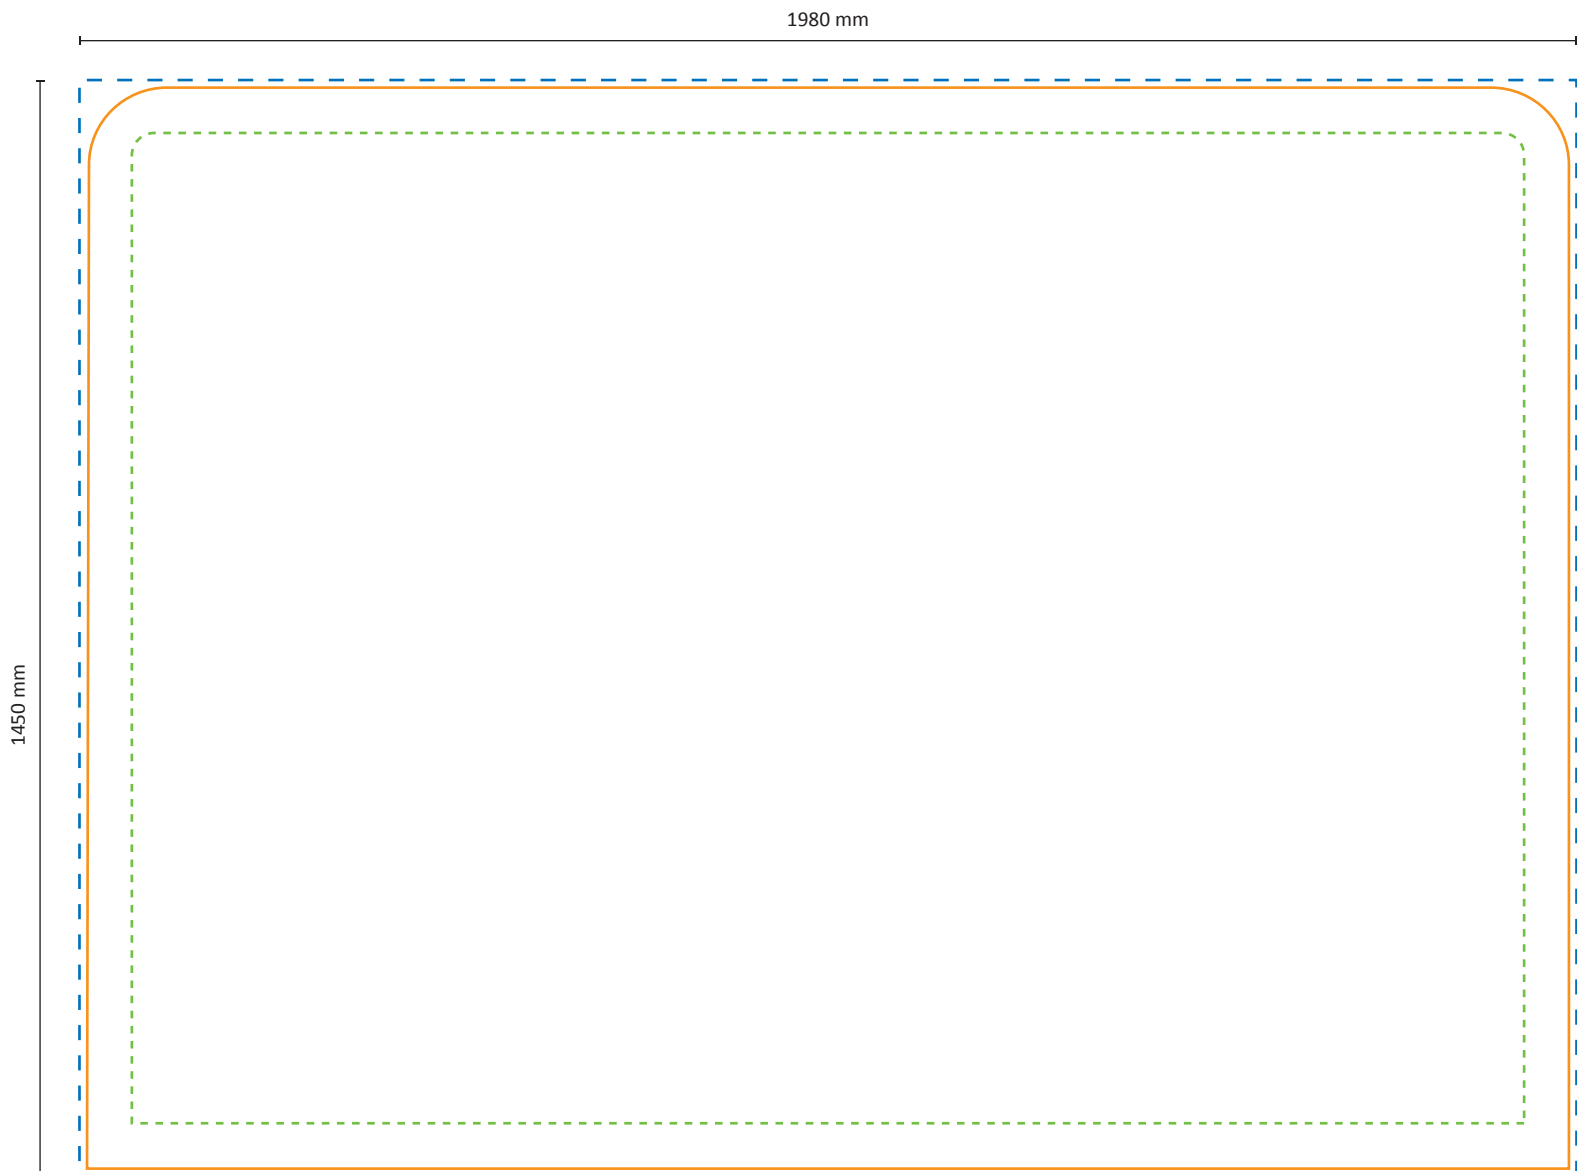

Graphic

Actual size of graphic: 4980 * 950 mm (W/H)

Scale 1:10

Zipper-Wall Straight 600 x 100cm Graphic (ZWS600-100G)

Graphical specifications

Frame

Graphic

Actual size of graphic: 5980 * 950 mm (W/H)

Scale 1:10

Zipper-Wall Straight 100 x 150cm Graphic (ZWS100-150G)

Specifications

Frame

Graphic

Actual size of graphic: 980 * 1450 mm (W/H)

Scale 1:10

Zipper-Wall Straight 150 x 150cm Graphic (ZWS150-150G)

Specifications

Frame

Graphic

Actual size of graphic: 1480 * 1450 mm (W/H)

Scale 1:10

Zipper-Wall Straight 200 x 150cm Graphic (ZWS200-150G)

Specifications

Frame

Graphic

Actual size of graphic: 1980 * 1450 mm (W/H)

Zipper-Wall Straight 250 x 150cm Graphic (ZWS250-150G)

Specifications

Frame

Graphic

Actual size of graphic: 2480 * 1450 mm (W/H)

2480 mm