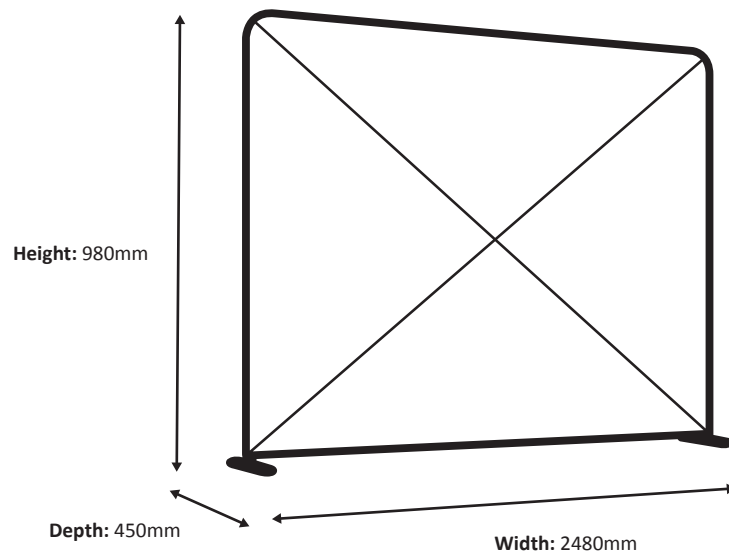

Zipper-Wall Straight 100 x 100cm Graphic (ZWS100-100G)

Specifications

Frame

Graphic

Actual size of graphic: 980 * 950 mm (W/H)

Scale 1:10

Zipper-Wall Straight 150x100cm Graphic (ZWS150-100G)

Specifications

Frame

Graphic

Actual size of graphic: 1480 * 950 mm (W/H)

Scale 1:10

Zipper-Wall Straight 250 x 100cm Graphic (ZWS250-100G)

Specifications

Frame

Graphic

Actual size of graphic: 2480 * 950 mm (W/H)

2480 mm

Scale 1:10

Zipper-Wall Straight 200 x 100cm Graphic (ZWS200-100G)

Specifications

Frame

Graphic

Actual size of graphic: 1980 * 950 mm (W/H)

Scale 1:10

Zipper-Wall Straight 400 x 100cm Graphic (ZWS400-100G)

Specifications

Frame

Graphic

Actual size of graphic: 3980 * 950 mm (W/H)

Scale 1:10

Zipper-Wall Straight 300 x 100cm Graphic (ZWS300-100G)