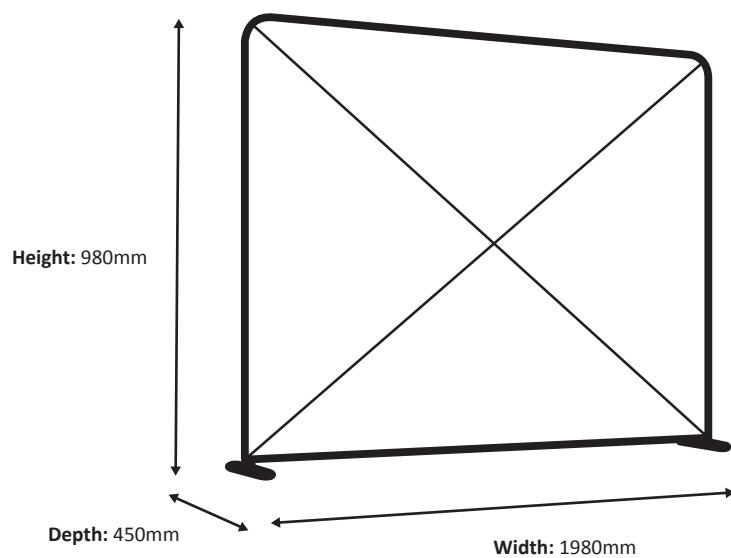

Zipper-Wall Straight 100 x 100cm Graphic (ZWS100-100G)

Specifications

Frame

Graphic

Actual size of graphic: 980 * 950 mm (W/H)

Scale 1:10

Zipper-Wall Straight 150x100cm Graphic (ZWS150-100G)

Specifications

Frame

Graphic

Actual size of graphic: 1480 * 950 mm (W/H)

Scale 1:10

Zipper-Wall Straight 250 x 100cm Graphic (ZWS250-100G)

Specifications

Frame

Graphic

Actual size of graphic: 2480 * 950 mm (W/H)

2480 mm

Scale 1:10

Zipper-Wall Straight 200 x 100cm Graphic (ZWS200-100G)

Specifications

Frame

Graphic

Actual size of graphic: 1980 * 950 mm (W/H)

Scale 1:10

Zipper-Wall Straight 400 x 100cm Graphic (ZWS400-100G)

Specifications

Frame

Graphic

Actual size of graphic: 3980 * 950 mm (W/H)

Scale 1:10

Zipper-Wall Straight 300 x 100cm Graphic (ZWS300-100G)