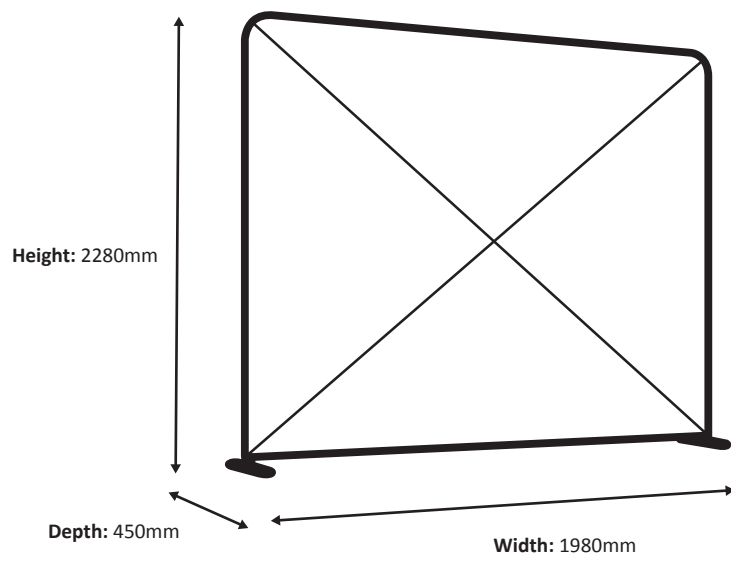

Zipper-Wall Straight 600 x 150cm Graphic (ZWS600-150G)

Specifications

Frame

Graphic

Actual size of graphic: 5980 * 1450 mm (W/H)

Scale 1:10

Zipper-Wall Straight 100 x 230cm Graphic (ZWS100-230G)

Specifications

Frame

Graphic

Actual size of graphic: 980 * 2250 mm (W/H)

Scale 1:10

Zipper-Wall Straight 150 x 230cm Graphic (ZWS150-230G)

Specifications

Frame

Graphic

Actual size of graphic: 1480 * 2250 mm (W/H)

Zipper-Wall Straight 200 x 230cm Graphic (ZWS200-230G)

Specifications

Frame

Graphic

Actual size of graphic: 1980 * 2250 mm (W/H)

Zipper-Wall Straight 250 x 230cm Graphic (ZWS250-230G)

Specifications

Frame

Graphic

Actual size of graphic: 2480 * 2250 mm (W/H)

Zipper-Wall Straight 300 x 230cm Graphic (ZWS300-230G)

Specifications

Frame

Graphic