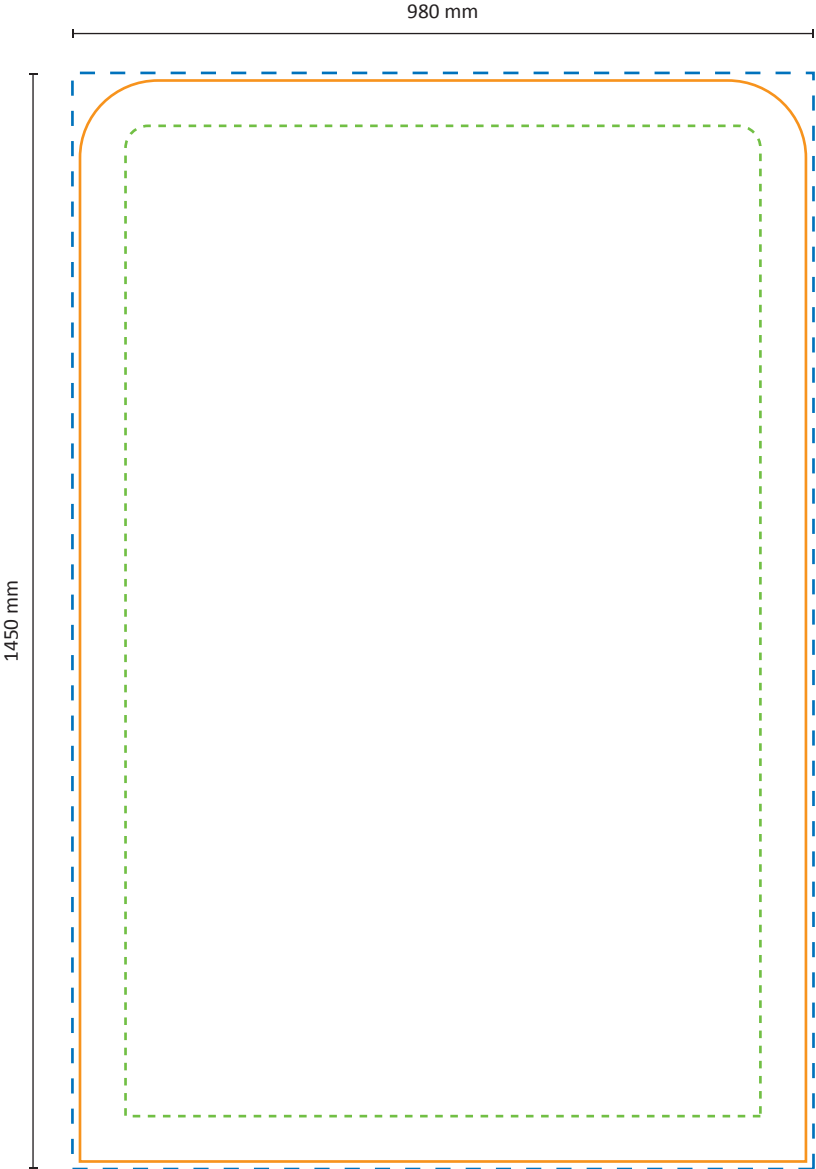

Actual size of graphic: 2480 * 950 mm (W/H)

2480 mm

Scale 1:10

Zipper-Wall Straight 200 x 100cm Graphic (ZWS200-100G)

Specifications

Frame

Graphic

Actual size of graphic: 1980 * 950 mm (W/H)

Graphic

Actual size of graphic: 4980 * 950 mm (W/H)

Scale 1:10

Zipper-Wall Straight 600 x 100cm Graphic (ZWS600-100G)

Graphical specifications

Frame

Graphic

Actual size of graphic: 5980 * 950 mm (W/H)

Scale 1:10

Zipper-Wall Straight 100 x 150cm Graphic (ZWS100-150G)

Specifications

Frame

Graphic

Actual size of graphic: 980 * 1450 mm (W/H)

Scale 1:10

Zipper-Wall Straight 150 x 150cm Graphic (ZWS150-150G)

Specifications

Frame

Graphic

Actual size of graphic: 1480 * 1450 mm (W/H)

Scale 1:10

Zipper-Wall Straight 200 x 150cm Graphic (ZWS200-150G)

Specifications

Frame