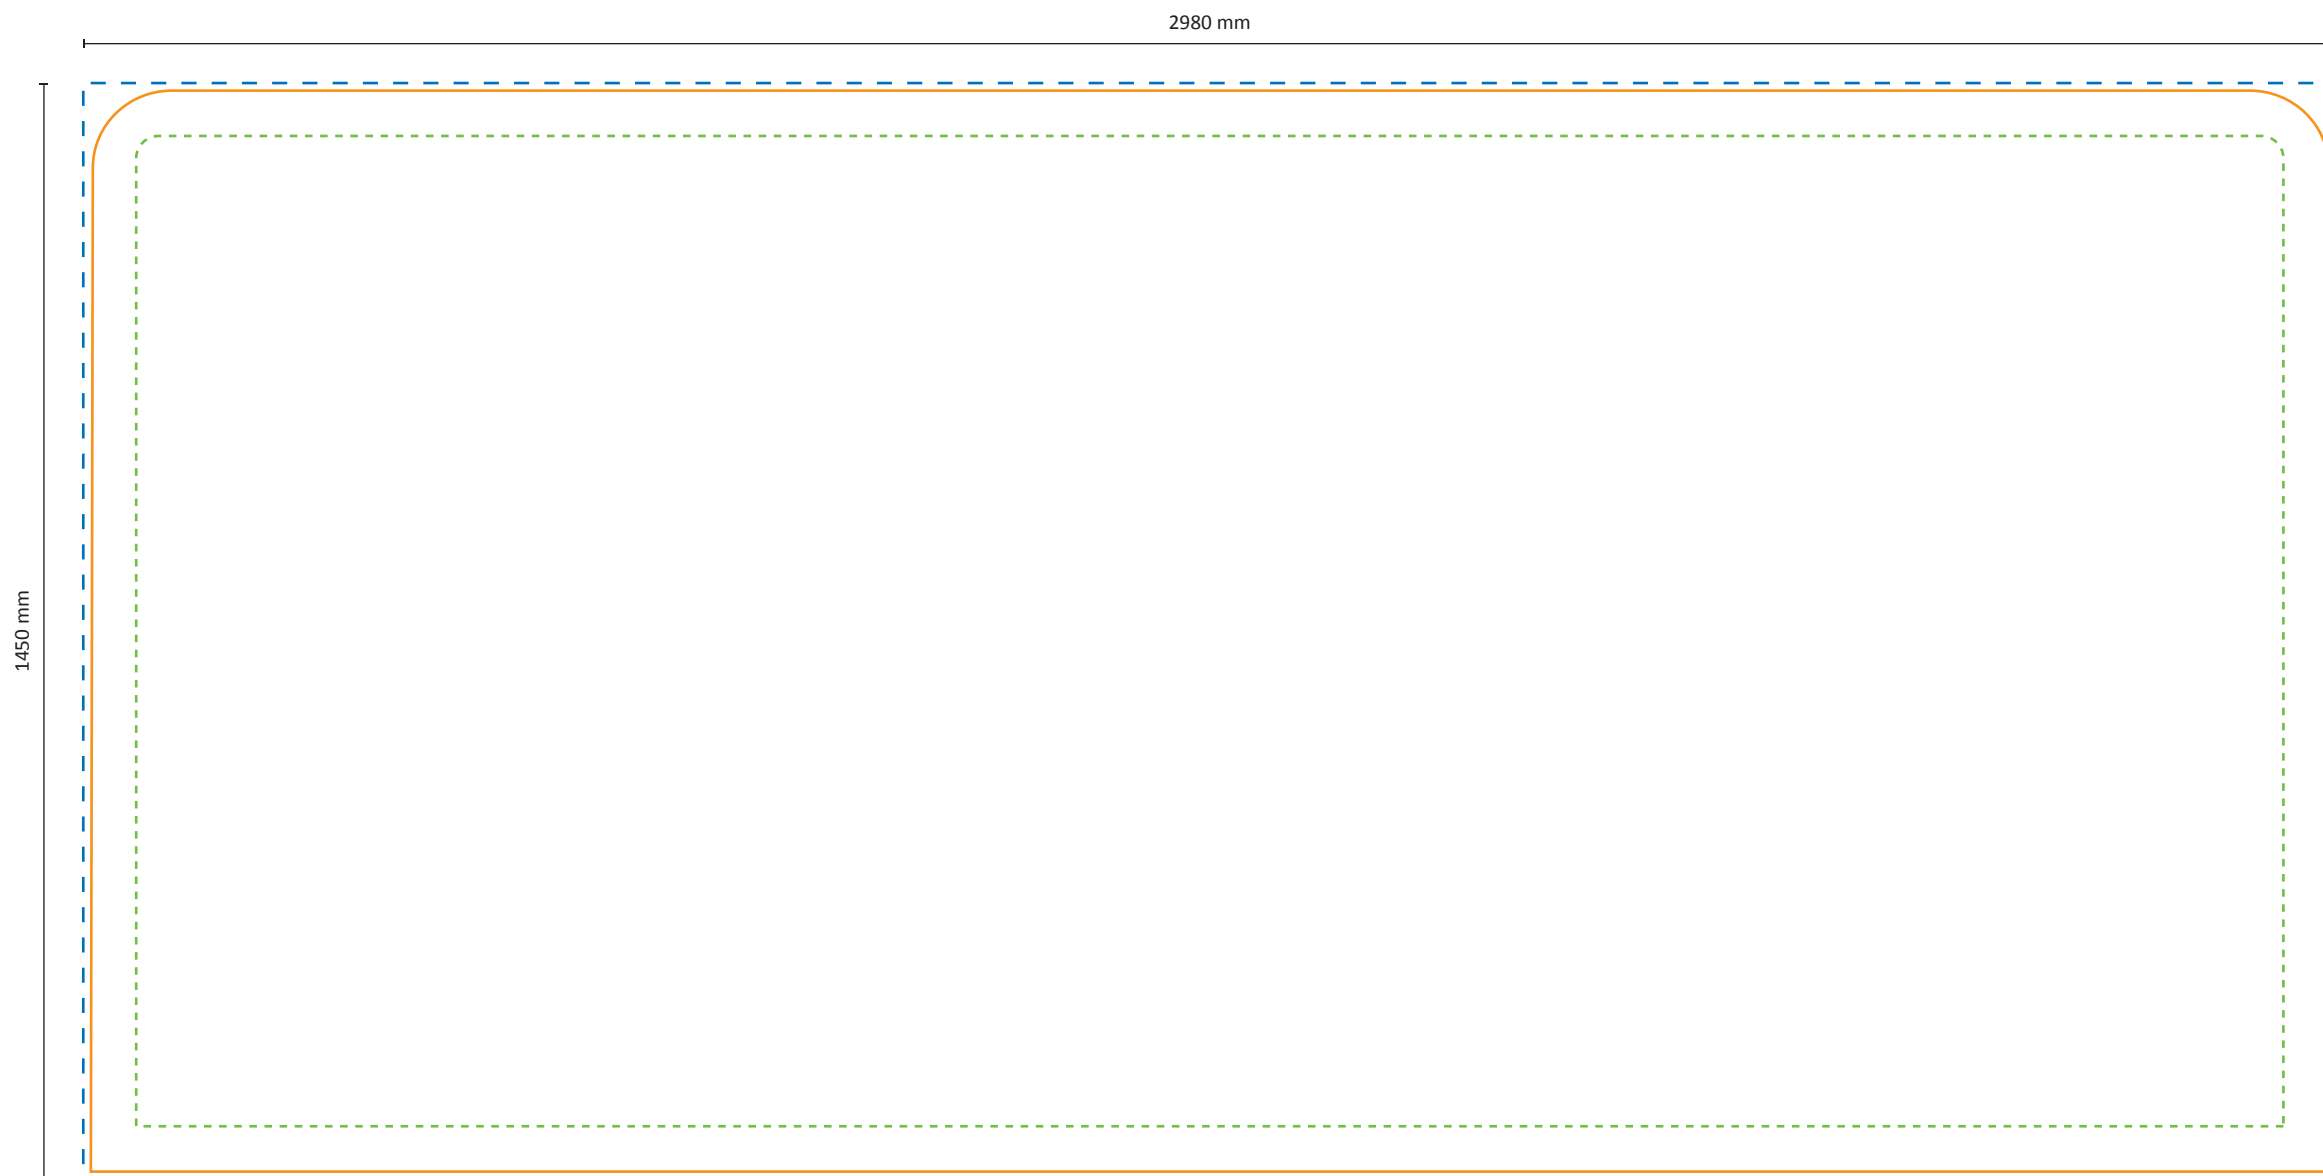

Graphic

Actual size of graphic: 1980 * 1450 mm (W/H)

Zipper-Wall Straight 250 x 150cm Graphic (ZWS250-150G)

Specifications

Frame

Graphic

Actual size of graphic: 2480 * 1450 mm (W/H)

2480 mm

Zipper-Wall Straight 300 x 150cm Graphic (ZWS300-150G)

Specifications

Frame

Graphic

Actual size of graphic: 2980 * 1450 mm (W/H)

Scale 1:10

Zipper-Wall Straight 400 x 150cm Graphic (ZWS400-150G)

Specifications

Frame

Graphic

Actual size of graphic: 3980 * 1450 mm (W/H)

Zipper-Wall Straight 500 x 150cm Graphic (ZWS500-150G)

Specifications

Frame

Graphic

Actual size of graphic: 4980 * 1450 mm (W/H)

Zipper-Wall Straight 600 x 150cm Graphic (ZWS600-150G)

Specifications

Frame

Graphic

Actual size of graphic: 5980 * 1450 mm (W/H)

Scale 1:10

Zipper-Wall Straight 100 x 230cm Graphic (ZWS100-230G)

Specifications