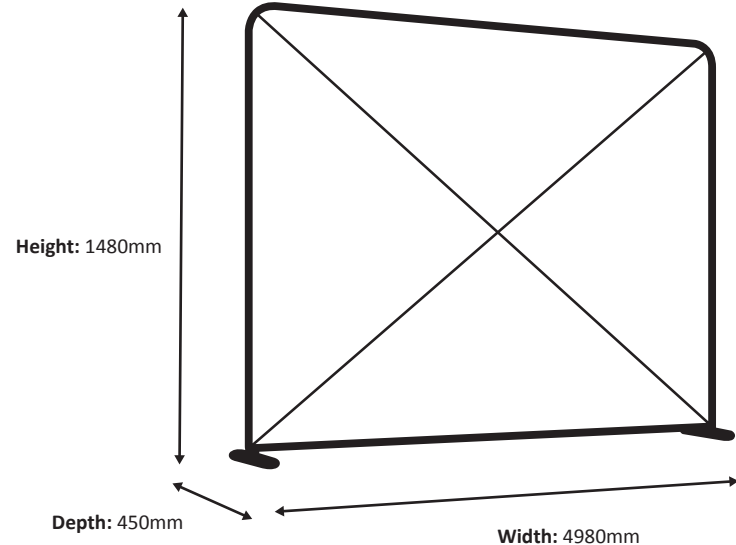

Graphic

Actual size of graphic: 1980 * 1450 mm (W/H)

Zipper-Wall Straight 250 x 150cm Graphic (ZWS250-150G)

Specifications

Frame

Graphic

Actual size of graphic: 2480 * 1450 mm (W/H)

2480 mm

Zipper-Wall Straight 300 x 150cm Graphic (ZWS300-150G)

Specifications

Frame

Graphic

Actual size of graphic: 2980 * 1450 mm (W/H)

Scale 1:10

Zipper-Wall Straight 400 x 150cm Graphic (ZWS400-150G)

Specifications

Frame

Graphic

Actual size of graphic: 3980 * 1450 mm (W/H)

Zipper-Wall Straight 500 x 150cm Graphic (ZWS500-150G)

Specifications

Frame

Graphic

Actual size of graphic: 4980 * 1450 mm (W/H)

Zipper-Wall Straight 600 x 150cm Graphic (ZWS600-150G)

Specifications

Frame

Graphic

Actual size of graphic: 5980 * 1450 mm (W/H)

Scale 1:10

Zipper-Wall Straight 100 x 230cm Graphic (ZWS100-230G)

Specifications