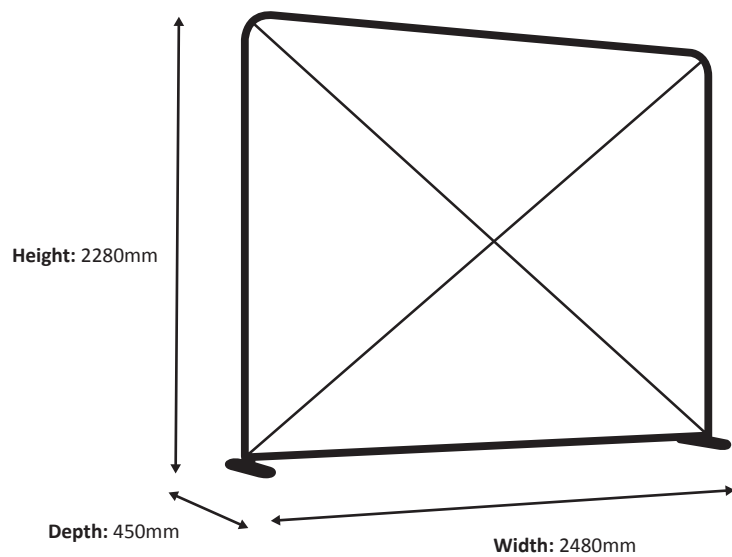

Frame

Graphic

Actual size of graphic: 980 * 2250 mm (W/H)

Scale 1:10

Zipper-Wall Straight 150 x 230cm Graphic (ZWS150-230G)

Specifications

Frame

Graphic

Actual size of graphic: 1480 * 2250 mm (W/H)

Zipper-Wall Straight 200 x 230cm Graphic (ZWS200-230G)

Specifications

Frame

Graphic

Actual size of graphic: 1980 * 2250 mm (W/H)

Zipper-Wall Straight 250 x 230cm Graphic (ZWS250-230G)

Specifications

Frame

Graphic

Actual size of graphic: 2480 * 2250 mm (W/H)

Zipper-Wall Straight 300 x 230cm Graphic (ZWS300-230G)

Specifications

Frame

Graphic

Actual size of graphic: 2980 * 2250 mm (W/H)

Zipper-Wall Straight 400 x 230cm Graphic (ZWS400-230G)

Specifications

Frame

Graphic

Actual size of graphic: 3980 * 2250 mm (W/H)

Zipper-Wall Straight 500 x 230cm Graphic (ZWS500-230G)