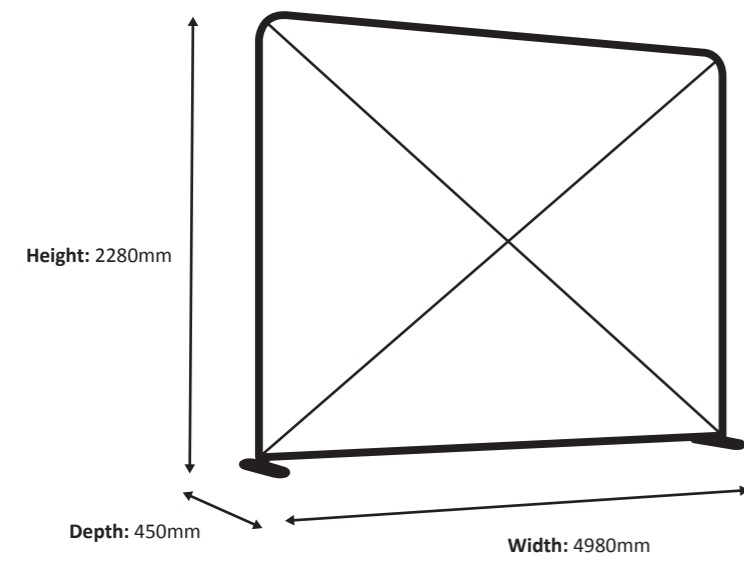

Actual size of graphic: 1480 * 2250 mm (W/H)

Zipper-Wall Straight 200 x 230cm Graphic (ZWS200-230G)

Specifications

Frame

Graphic

Actual size of graphic: 1980 * 2250 mm (W/H)

Zipper-Wall Straight 250 x 230cm Graphic (ZWS250-230G)

Specifications

Frame

Graphic

Actual size of graphic: 2480 * 2250 mm (W/H)

Zipper-Wall Straight 300 x 230cm Graphic (ZWS300-230G)

Specifications

Frame

Graphic

Actual size of graphic: 2980 * 2250 mm (W/H)

Zipper-Wall Straight 400 x 230cm Graphic (ZWS400-230G)

Specifications

Frame

Graphic

Actual size of graphic: 3980 * 2250 mm (W/H)

Zipper-Wall Straight 500 x 230cm Graphic (ZWS500-230G)

Specifications

Frame

Graphic

Actual size of graphic: 4980 * 2250 mm (W/H)

4980 mm

2250 mm

Zipper-Wall Straight 600 x 230cm Graphic (ZWS600-230G)

Specifications