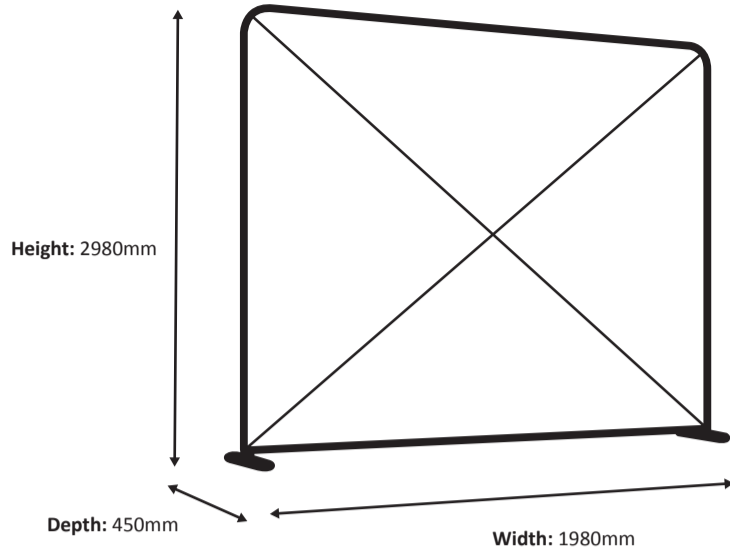

Specifications

Frame

Graphic

Actual size of graphic: 4980 * 2250 mm (W/H)

4980 mm

2250 mm

Zipper-Wall Straight 600 x 230cm Graphic (ZWS600-230G)

Specifications

Scale 1:10

Zipper-Wall Straight 150 x 250cm Graphic (ZWS150-250G)

Specifications

Frame

Graphic

Actual size of graphic: 1480 * 2450 mm (W/H)

Zipper-Wall Straight 200 x 250cm Graphic (ZWS200-250G)

Specifications

Frame

Graphic

Actual size of graphic: 1980 * 2450 mm (W/H)

Zipper-Wall Straight 100 x 300cm Graphic (ZWS100-300G)

Specifications

Frame

Graphic

Actual size of graphic: 980 * 2950 mm (W/H)

Zipper-Wall Straight 150 x 300cm Graphic (ZWS150-300G)

Specifications

Frame

Graphic

Actual size of graphic: 1480 * 2950 mm (W/H)

Zipper-Wall Straight 200 x 300cm Graphic (ZWS200-300G)

Specifications

Frame