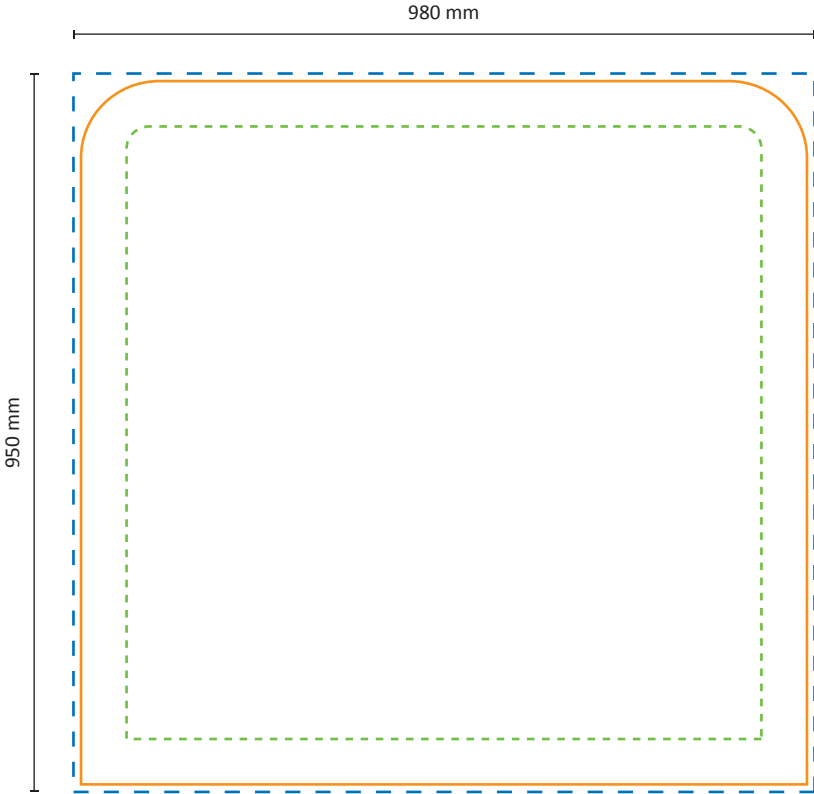

Zipper-Wall Straight

Graphical specifications

File set-up

The **blue line** is the outline of the document size.

Confection is done on the **orange line**. This is the final net size.

Important text and images should be placed within the **green line** because of the confection. The green and blue line are **7 cm** apart.

Zipper-Wall Straight 100 x 100cm Graphic (ZWS100-100G)

Specifications

Frame

Graphic

Actual size of graphic: 980 * 950 mm (W/H)

Scale 1:10

Zipper-Wall Straight 150x100cm Graphic (ZWS150-100G)

Specifications

Frame

Graphic

Actual size of graphic: 1480 * 950 mm (W/H)

Scale 1:10

Zipper-Wall Straight 250 x 100cm Graphic (ZWS250-100G)

Specifications

Frame

Graphic

Actual size of graphic: 2480 * 950 mm (W/H)

2480 mm

Scale 1:10

Zipper-Wall Straight 200 x 100cm Graphic (ZWS200-100G)

Specifications

Frame

Graphic

Actual size of graphic: 1980 * 950 mm (W/H)