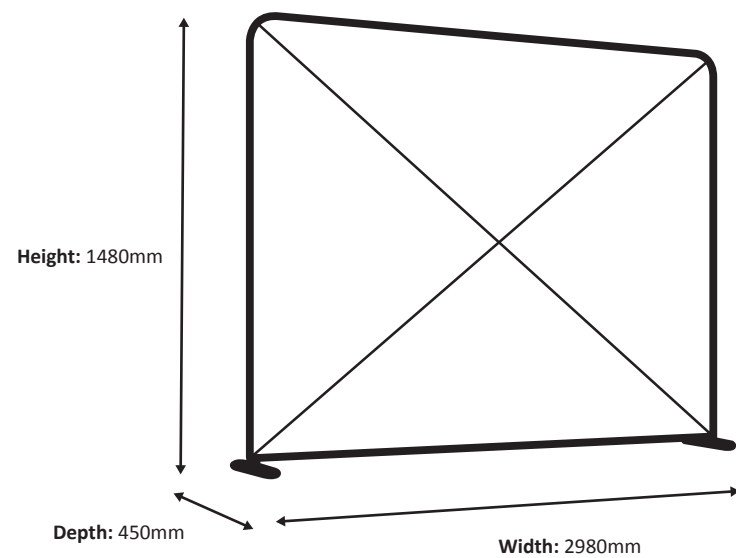

Specifications

Frame

Graphic

Actual size of graphic: 1480 * 1450 mm (W/H)

Scale 1:10

Zipper-Wall Straight 200 x 150cm Graphic (ZWS200-150G)

Specifications

Frame

Graphic

Actual size of graphic: 1980 * 1450 mm (W/H)

Zipper-Wall Straight 250 x 150cm Graphic (ZWS250-150G)

Specifications

Frame

Graphic

Actual size of graphic: 2480 * 1450 mm (W/H)

2480 mm

Zipper-Wall Straight 300 x 150cm Graphic (ZWS300-150G)

Specifications

Frame

Graphic

Actual size of graphic: 2980 * 1450 mm (W/H)

Scale 1:10

Zipper-Wall Straight 400 x 150cm Graphic (ZWS400-150G)

Specifications

Frame

Graphic

Actual size of graphic: 3980 * 1450 mm (W/H)

Zipper-Wall Straight 500 x 150cm Graphic (ZWS500-150G)

Specifications

Frame

Graphic

Actual size of graphic: 4980 * 1450 mm (W/H)