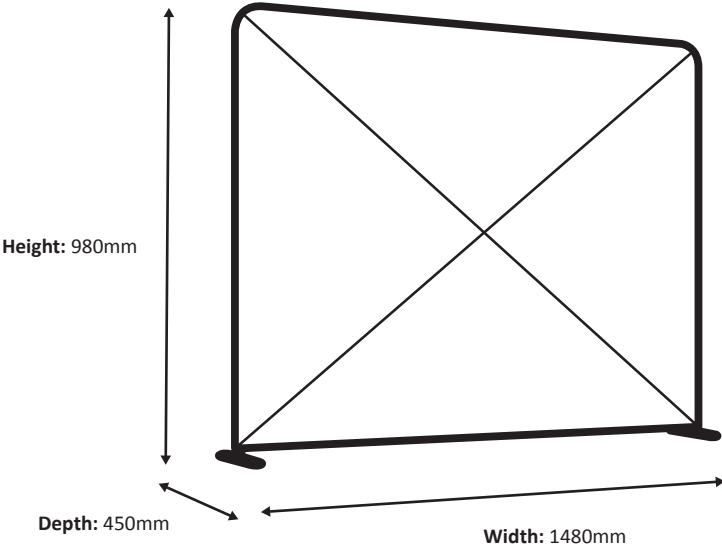

Dimensioning

- We always communicate in the sequence width first, then height (w x h).
- Files delivered in the correct ratio (w x h) will automatically be scaled to the requested format.
- Deviations in the ratio (w x h) up to 1.5% are automatically adjusted to the ordered size. If the deviation exceeds 1.5%, we will contact you.
- Image dimensions can deviate slightly due to stretch, shrinkage or the elastic properties of the material.

Zipper-Wall Straight 100 x 100cm Graphic (ZWS100-100G)

Specifications

Frame

Graphic

Actual size of graphic: 980 * 950 mm (W/H)

Scale 1:10

Zipper-Wall Straight 150x100cm Graphic (ZWS150-100G)

Specifications

Frame

Graphic

Actual size of graphic: 1480 * 950 mm (W/H)

Scale 1:10

Zipper-Wall Straight 250 x 100cm Graphic (ZWS250-100G)

Specifications

Frame

Graphic

Actual size of graphic: 2480 * 950 mm (W/H)

2480 mm

Scale 1:10

Zipper-Wall Straight 200 x 100cm Graphic (ZWS200-100G)

Specifications

Frame

Graphic

Actual size of graphic: 1980 * 950 mm (W/H)