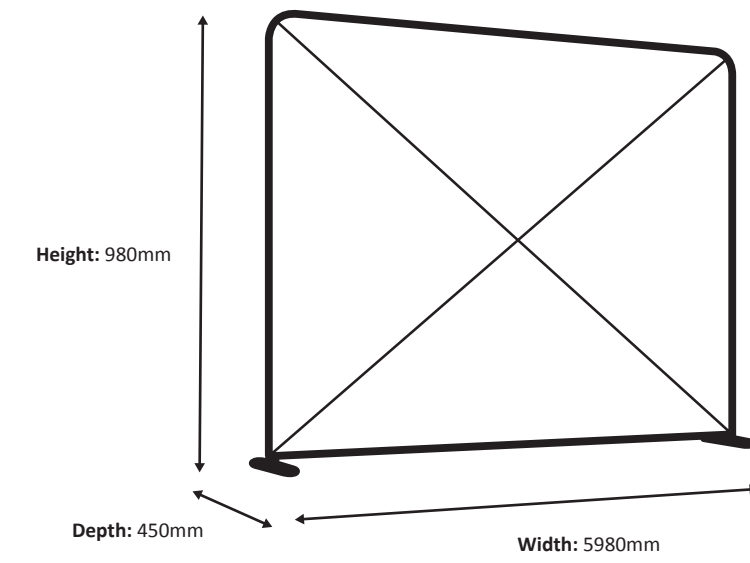

Specifications

Frame

Graphic

Actual size of graphic: 2980 * 950 mm (W/H)

Scale 1:10

Zipper-Wall Straight 500 x 100cm Graphic (ZWS500-100G)

Specifications

Frame

Graphic

Actual size of graphic: 4980 * 950 mm (W/H)

Scale 1:10

Zipper-Wall Straight 600 x 100cm Graphic (ZWS600-100G)

Graphical specifications

Frame

Graphic

Actual size of graphic: 5980 * 950 mm (W/H)

Scale 1:10

Zipper-Wall Straight 100 x 150cm Graphic (ZWS100-150G)

Specifications

Frame

Graphic

Actual size of graphic: 980 * 1450 mm (W/H)

Scale 1:10

Zipper-Wall Straight 150 x 150cm Graphic (ZWS150-150G)

Specifications

Frame

Graphic

Actual size of graphic: 1480 * 1450 mm (W/H)

Scale 1:10

Zipper-Wall Straight 200 x 150cm Graphic (ZWS200-150G)

Specifications

Frame