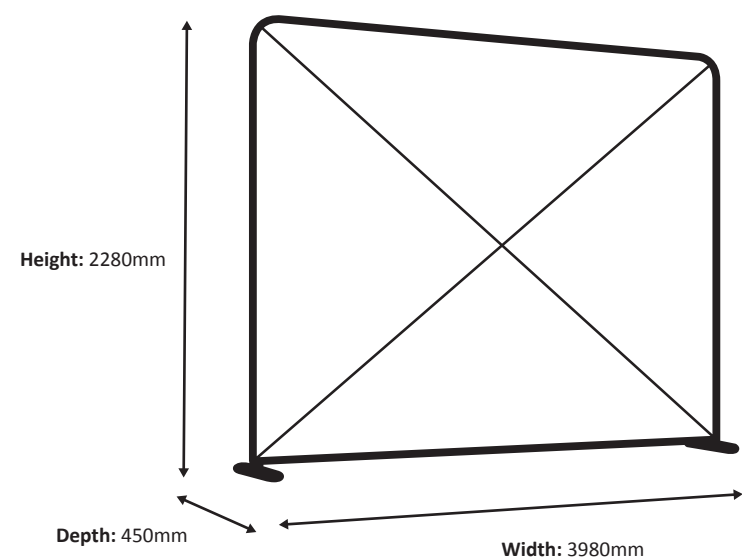

Actual size of graphic: 1480 * 2250 mm (W/H)

Zipper-Wall Straight 200 x 230cm Graphic (ZWS200-230G)

Specifications

Frame

Graphic

Actual size of graphic: 1980 * 2250 mm (W/H)

Zipper-Wall Straight 250 x 230cm Graphic (ZWS250-230G)

Specifications

Frame

Graphic

Actual size of graphic: 2480 * 2250 mm (W/H)

Zipper-Wall Straight 300 x 230cm Graphic (ZWS300-230G)

Specifications

Frame

Graphic

Actual size of graphic: 2980 * 2250 mm (W/H)

Zipper-Wall Straight 400 x 230cm Graphic (ZWS400-230G)

Specifications

Frame

Graphic

Actual size of graphic: 3980 * 2250 mm (W/H)

Zipper-Wall Straight 500 x 230cm Graphic (ZWS500-230G)

Specifications

Frame

Graphic

Actual size of graphic: 4980 * 2250 mm (W/H)

4980 mm

2250 mm

Zipper-Wall Straight 600 x 230cm Graphic (ZWS600-230G)

Specifications