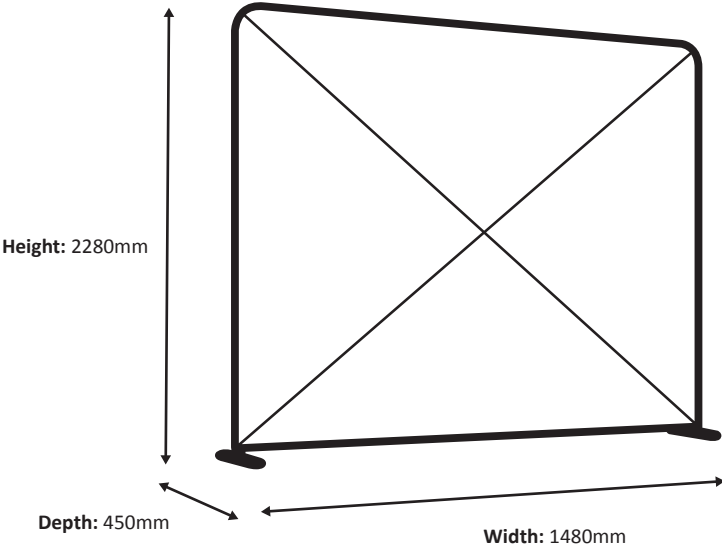

Zipper-Wall Straight 600 x 150cm Graphic (ZWS600-150G)

Specifications

Frame

Graphic

Actual size of graphic: 5980 * 1450 mm (W/H)

Scale 1:10

Zipper-Wall Straight 100 x 230cm Graphic (ZWS100-230G)

Specifications

Frame

Graphic

Actual size of graphic: 980 * 2250 mm (W/H)

Scale 1:10

Zipper-Wall Straight 150 x 230cm Graphic (ZWS150-230G)

Specifications

Frame

Graphic

Actual size of graphic: 1480 * 2250 mm (W/H)

Zipper-Wall Straight 200 x 230cm Graphic (ZWS200-230G)

Specifications

Frame

Graphic

Actual size of graphic: 1980 * 2250 mm (W/H)

Zipper-Wall Straight 250 x 230cm Graphic (ZWS250-230G)

Specifications

Frame

Graphic

Actual size of graphic: 2480 * 2250 mm (W/H)

Zipper-Wall Straight 300 x 230cm Graphic (ZWS300-230G)

Specifications

Frame

Graphic