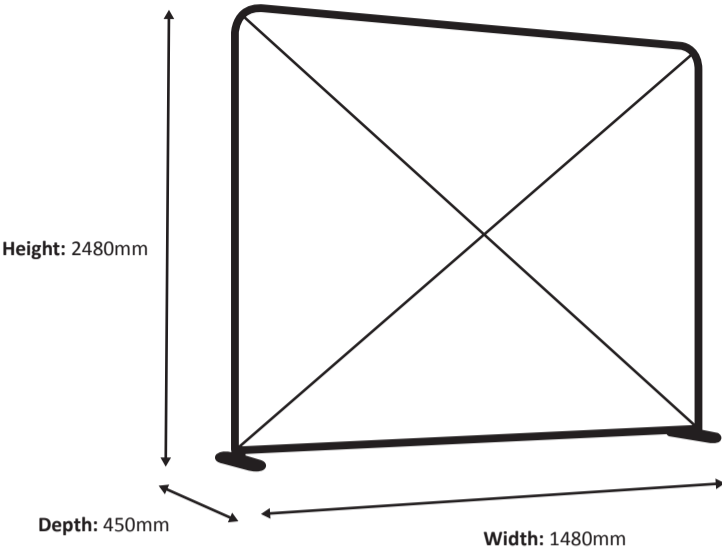

Actual size of graphic: 2980 * 2250 mm (W/H)

Zipper-Wall Straight 400 x 230cm Graphic (ZWS400-230G)

Specifications

Frame

Graphic

Actual size of graphic: 3980 * 2250 mm (W/H)

Zipper-Wall Straight 500 x 230cm Graphic (ZWS500-230G)

Specifications

Frame

Graphic

Actual size of graphic: 4980 * 2250 mm (W/H)

4980 mm

2250 mm

Zipper-Wall Straight 600 x 230cm Graphic (ZWS600-230G)

Specifications

Frame

Graphic

Actual size of graphic: 5980 * 2250 mm (W/H)

Zipper-Wall Straight 100 x 250cm Graphic (ZWS100-250G)

Specifications

Frame

Graphic

Actual size of graphic: 980 * 2450 mm (W/H)

Scale 1:10

Zipper-Wall Straight 150 x 250cm Graphic (ZWS150-250G)

Specifications

Frame

Graphic

Actual size of graphic: 1480 * 2450 mm (W/H)

Zipper-Wall Straight 200 x 250cm Graphic (ZWS200-250G)

Specifications