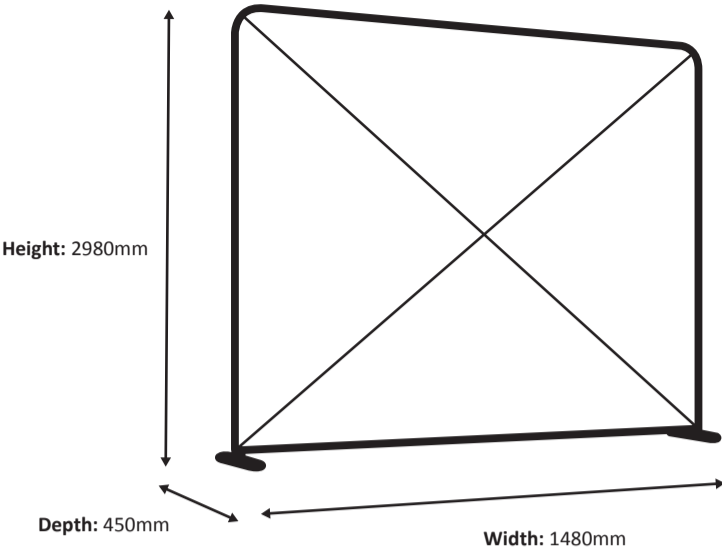

Specifications

Frame

Graphic

Actual size of graphic: 4980 * 2250 mm (W/H)

4980 mm

2250 mm

Zipper-Wall Straight 600 x 230cm Graphic (ZWS600-230G)

Specifications

Scale 1:10

Zipper-Wall Straight 150 x 250cm Graphic (ZWS150-250G)

Specifications

Frame

Graphic

Actual size of graphic: 1480 * 2450 mm (W/H)

Zipper-Wall Straight 200 x 250cm Graphic (ZWS200-250G)

Specifications

Frame

Graphic

Actual size of graphic: 1980 * 2450 mm (W/H)

Zipper-Wall Straight 100 x 300cm Graphic (ZWS100-300G)

Specifications

Frame

Graphic

Actual size of graphic: 980 * 2950 mm (W/H)

Zipper-Wall Straight 150 x 300cm Graphic (ZWS150-300G)

Specifications

Frame

Graphic

Actual size of graphic: 1480 * 2950 mm (W/H)

Zipper-Wall Straight 200 x 300cm Graphic (ZWS200-300G)

Specifications

Frame