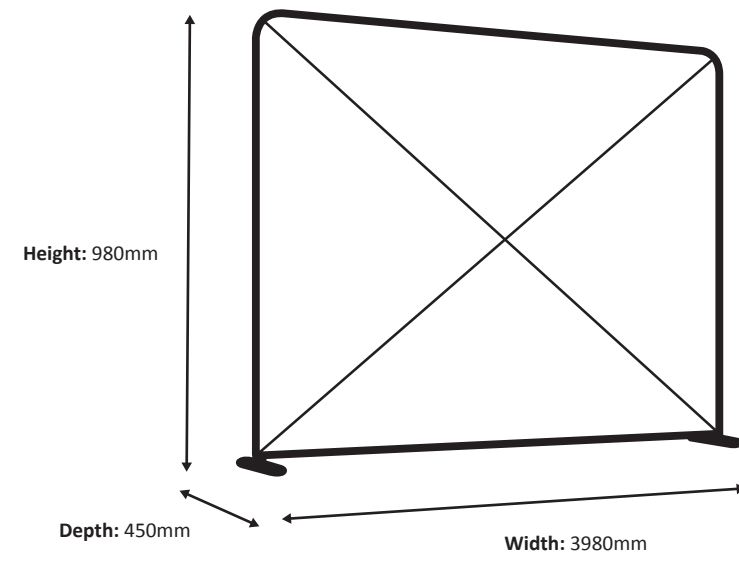

Zipper-Wall Straight 100 x 100cm Graphic (ZWS100-100G)

Specifications

Frame

Graphic

Actual size of graphic: 980 * 950 mm (W/H)

Scale 1:10

Zipper-Wall Straight 150x100cm Graphic (ZWS150-100G)

Specifications

Frame

Graphic

Actual size of graphic: 1480 * 950 mm (W/H)

Scale 1:10

Zipper-Wall Straight 250 x 100cm Graphic (ZWS250-100G)

Specifications

Frame

Graphic

Actual size of graphic: 2480 * 950 mm (W/H)

2480 mm

Scale 1:10

Zipper-Wall Straight 200 x 100cm Graphic (ZWS200-100G)

Specifications

Frame

Graphic

Actual size of graphic: 1980 * 950 mm (W/H)

Scale 1:10

Zipper-Wall Straight 400 x 100cm Graphic (ZWS400-100G)

Specifications

Frame

Graphic

Actual size of graphic: 3980 * 950 mm (W/H)

Scale 1:10

Zipper-Wall Straight 300 x 100cm Graphic (ZWS300-100G)