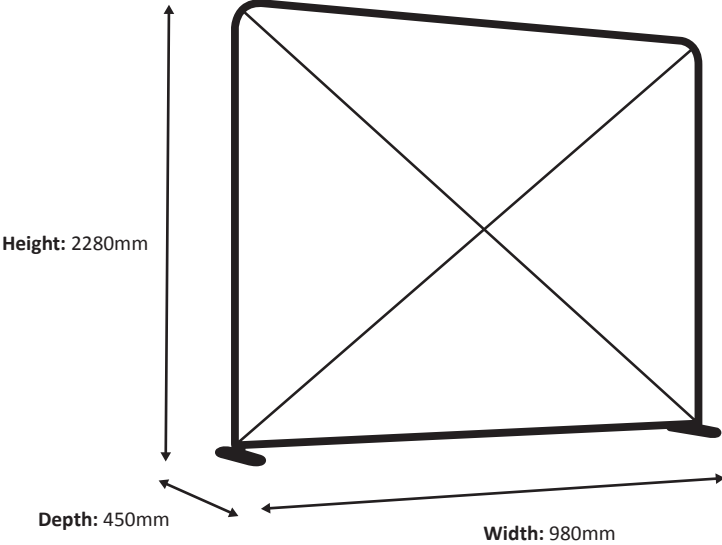

Frame

Graphic

Actual size of graphic: 3980 * 1450 mm (W/H)

Zipper-Wall Straight 500 x 150cm Graphic (ZWS500-150G)

Specifications

Frame

Graphic

Actual size of graphic: 4980 * 1450 mm (W/H)

Zipper-Wall Straight 600 x 150cm Graphic (ZWS600-150G)

Specifications

Frame

Graphic

Actual size of graphic: 5980 * 1450 mm (W/H)

Scale 1:10

Zipper-Wall Straight 100 x 230cm Graphic (ZWS100-230G)

Specifications

Frame

Graphic

Actual size of graphic: 980 * 2250 mm (W/H)

Scale 1:10

Zipper-Wall Straight 150 x 230cm Graphic (ZWS150-230G)

Specifications

Frame

Graphic

Actual size of graphic: 1480 * 2250 mm (W/H)

Zipper-Wall Straight 200 x 230cm Graphic (ZWS200-230G)

Specifications

Frame

Graphic

Actual size of graphic: 1980 * 2250 mm (W/H)

Zipper-Wall Straight 250 x 230cm Graphic (ZWS250-230G)