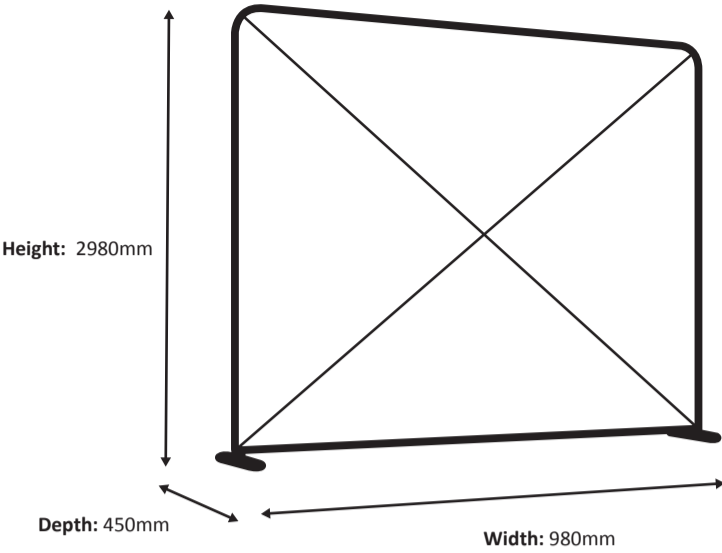

Specifications

Frame

Graphic

Actual size of graphic: 4980 * 2250 mm (W/H)

4980 mm

2250 mm

Zipper-Wall Straight 600 x 230cm Graphic (ZWS600-230G)

Specifications

Scale 1:10

Zipper-Wall Straight 150 x 250cm Graphic (ZWS150-250G)

Specifications

Frame

Graphic

Actual size of graphic: 1480 * 2450 mm (W/H)

Zipper-Wall Straight 200 x 250cm Graphic (ZWS200-250G)

Specifications

Frame

Graphic

Actual size of graphic: 1980 * 2450 mm (W/H)

Zipper-Wall Straight 100 x 300cm Graphic (ZWS100-300G)

Specifications

Frame

Graphic

Actual size of graphic: 980 * 2950 mm (W/H)

Zipper-Wall Straight 150 x 300cm Graphic (ZWS150-300G)

Specifications

Frame

Graphic

Actual size of graphic: 1480 * 2950 mm (W/H)

Zipper-Wall Straight 200 x 300cm Graphic (ZWS200-300G)

Specifications

Frame