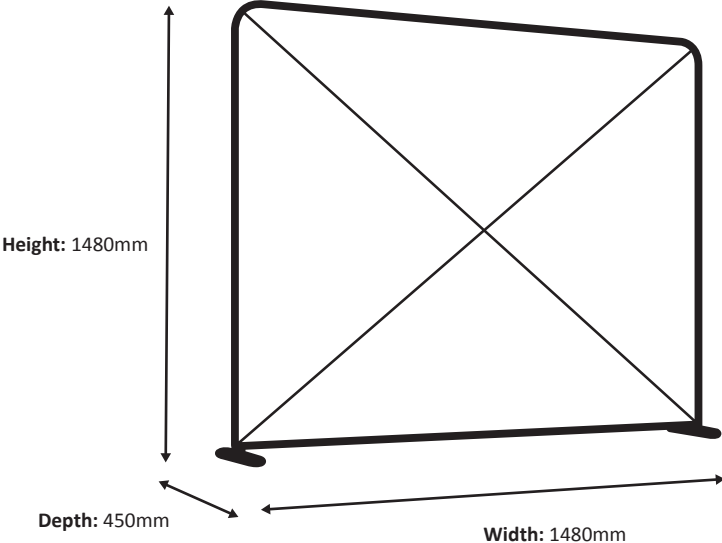

Specifications

Frame

Graphic

Actual size of graphic: 2980 * 950 mm (W/H)

Scale 1:10

Zipper-Wall Straight 500 x 100cm Graphic (ZWS500-100G)

Specifications

Frame

Graphic

Actual size of graphic: 4980 * 950 mm (W/H)

Scale 1:10

Zipper-Wall Straight 600 x 100cm Graphic (ZWS600-100G)

Graphical specifications

Frame

Graphic

Actual size of graphic: 5980 * 950 mm (W/H)

Scale 1:10

Zipper-Wall Straight 100 x 150cm Graphic (ZWS100-150G)

Specifications

Frame

Graphic

Actual size of graphic: 980 * 1450 mm (W/H)

Scale 1:10

Zipper-Wall Straight 150 x 150cm Graphic (ZWS150-150G)

Specifications

Frame

Graphic

Actual size of graphic: 1480 * 1450 mm (W/H)

Scale 1:10

Zipper-Wall Straight 200 x 150cm Graphic (ZWS200-150G)

Specifications

Frame