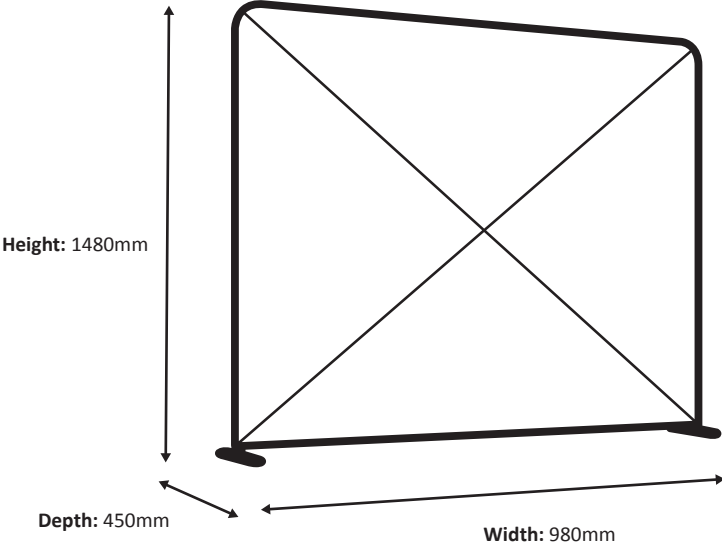

Specifications

Frame

Graphic

Actual size of graphic: 2980 * 950 mm (W/H)

Scale 1:10

Zipper-Wall Straight 500 x 100cm Graphic (ZWS500-100G)

Specifications

Frame

Graphic

Actual size of graphic: 4980 * 950 mm (W/H)

Scale 1:10

Zipper-Wall Straight 600 x 100cm Graphic (ZWS600-100G)

Graphical specifications

Frame

Graphic

Actual size of graphic: 5980 * 950 mm (W/H)

Scale 1:10

Zipper-Wall Straight 100 x 150cm Graphic (ZWS100-150G)

Specifications

Frame

Graphic

Actual size of graphic: 980 * 1450 mm (W/H)

Scale 1:10

Zipper-Wall Straight 150 x 150cm Graphic (ZWS150-150G)

Specifications

Frame

Graphic

Actual size of graphic: 1480 * 1450 mm (W/H)

Scale 1:10

Zipper-Wall Straight 200 x 150cm Graphic (ZWS200-150G)

Specifications

Frame