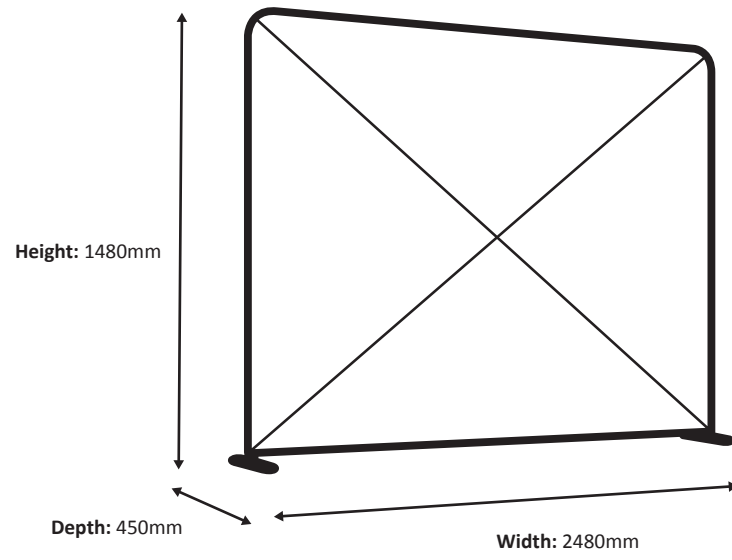

Specifications

Frame

Graphic

Actual size of graphic: 1480 * 1450 mm (W/H)

Scale 1:10

Zipper-Wall Straight 200 x 150cm Graphic (ZWS200-150G)

Specifications

Frame

Graphic

Actual size of graphic: 1980 * 1450 mm (W/H)

Zipper-Wall Straight 250 x 150cm Graphic (ZWS250-150G)

Specifications

Frame

Graphic

Actual size of graphic: 2480 * 1450 mm (W/H)

2480 mm

Zipper-Wall Straight 300 x 150cm Graphic (ZWS300-150G)

Specifications

Frame

Graphic

Actual size of graphic: 2980 * 1450 mm (W/H)

Scale 1:10

Zipper-Wall Straight 400 x 150cm Graphic (ZWS400-150G)

Specifications

Frame

Graphic

Actual size of graphic: 3980 * 1450 mm (W/H)

Zipper-Wall Straight 500 x 150cm Graphic (ZWS500-150G)

Specifications

Frame

Graphic

Actual size of graphic: 4980 * 1450 mm (W/H)